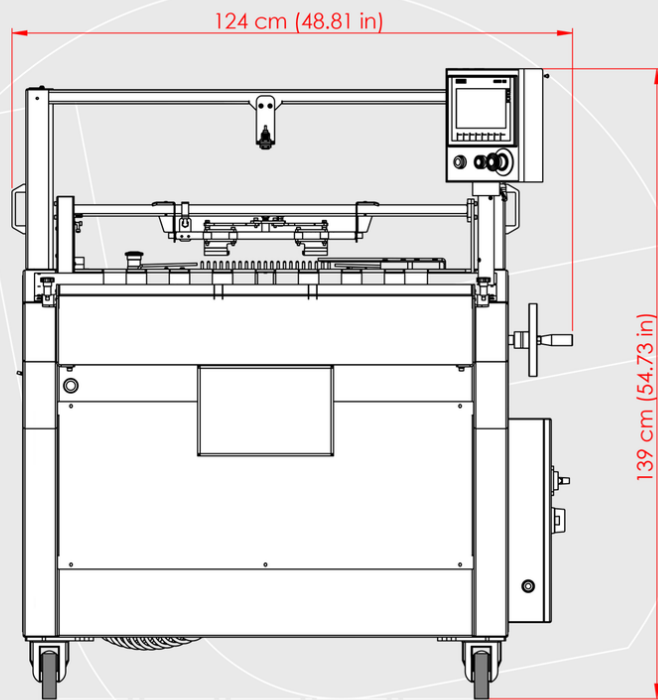

# STEP 1000

AUTOMATIC FOLDING MACHINE

EXTERNAL DIMENSIONS

STP1000 [ISOMETRIC VIEW]

STP1000 [LEFT VIEW]

STP1000 [RIGHT VIEW]

STP1000 [FRONT VIEW]

STP1000 [TOP VIEW]