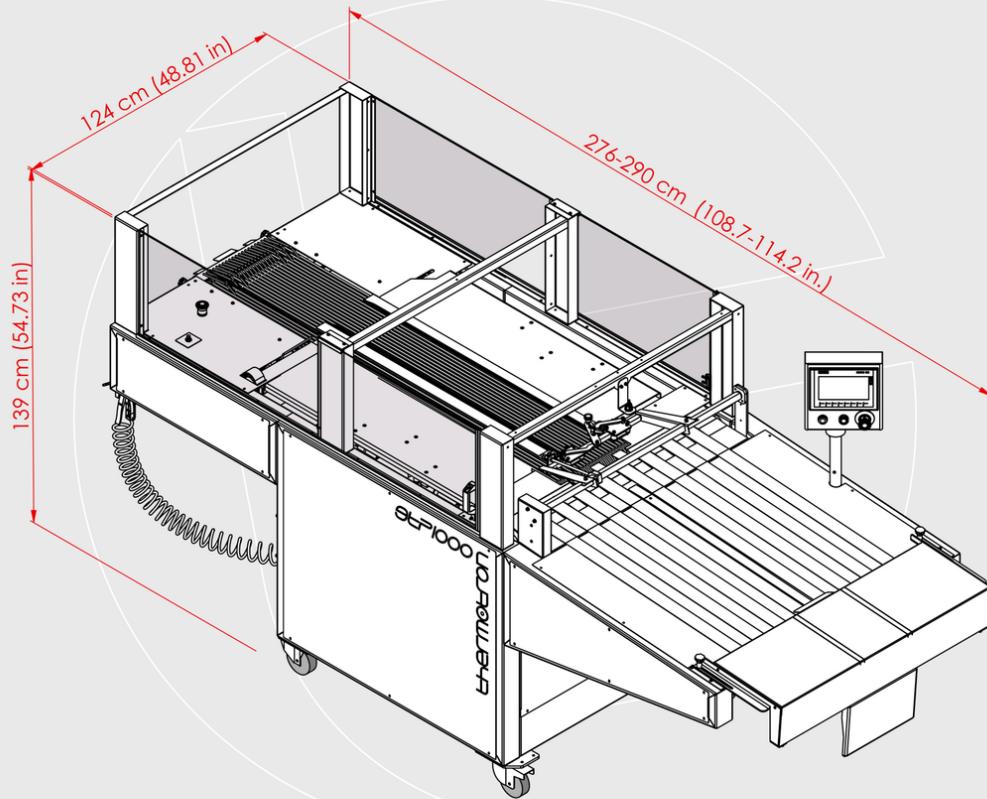

thermotron®  
TEXTILE MACHINERY

# STEP 1000

AUTOMATIC FOLDING MACHINE

EXTERNAL DIMENSIONS

STP1000 [ISOMETRIC VIEW]

STP1000 [LEFT VIEW]

STP1000 [RIGHT VIEW]

STP1000 [FRONT VIEW]

STP1000 [TOP VIEW]

STP1000 [REAR VIEW]