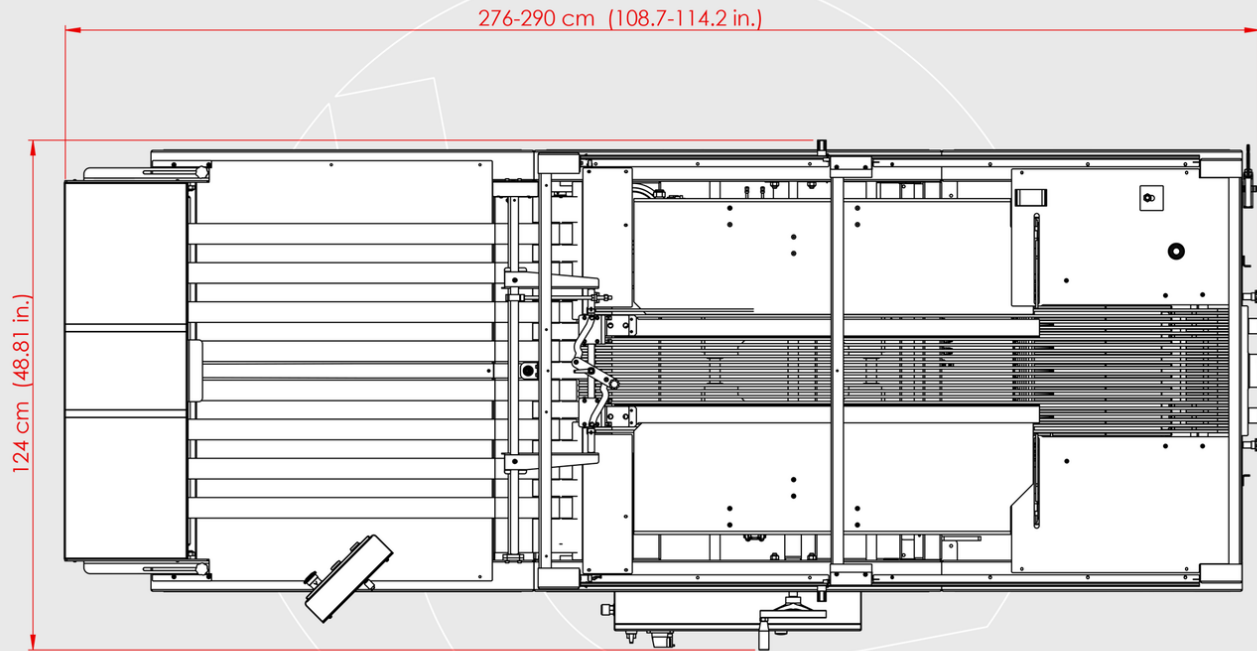

# STEP 1000

AUTOMATIC FOLDING MACHINE

EXTERNAL DIMENSIONS

STP1000 [ISOMETRIC VIEW]

STP1000 [LEFT VIEW]

STP1000 [RIGHT VIEW]

STP1000 [FRONT VIEW]

STP1000 [TOP VIEW]