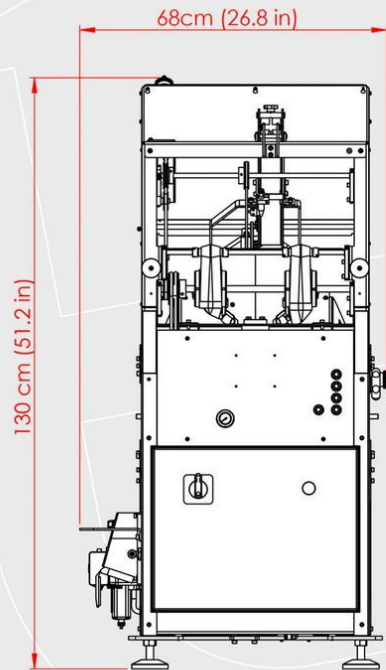

thermotron®  
TEXTILE MACHINERY

PV40<sup>M</sup>

AUTOMATIC BAGGING MACHINE

EXTERNAL DIMENSIONS

PV40 [ISOMETRIC VIEW]

PV40 [LEFT VIEW]

PV40 [RIGHT VIEW]

PV40 [FRONT VIEW]

PV40 [TOP VIEW]

PV40 [REAR VIEW]