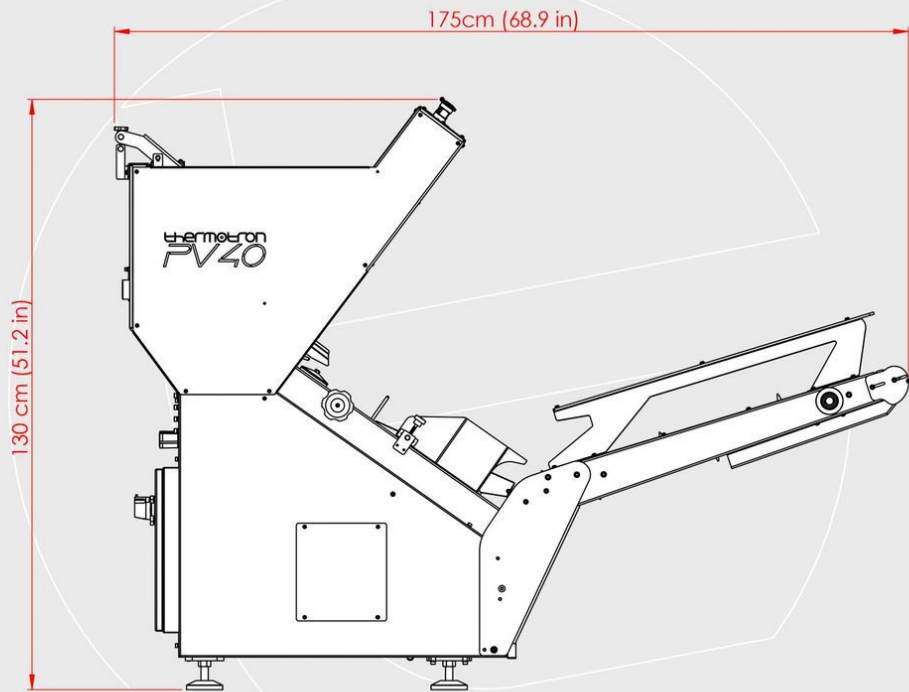

thermotron®  
TEXTILE MACHINERY

PV40<sup>M</sup>

AUTOMATIC BAGGING MACHINE

EXTERNAL DIMENSIONS

PV40 [ISOMETRIC VIEW]

PV40 [LEFT VIEW]

PV40 [RIGHT VIEW]

PV40 [FRONT VIEW]

PV40 [TOP VIEW]

PV40 [REAR VIEW]