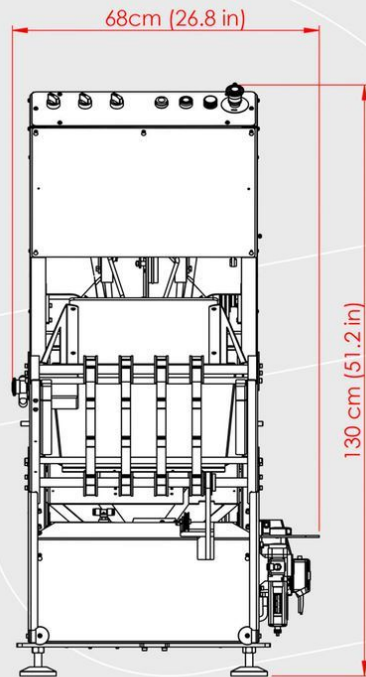

thermotron®  
TEXTILE MACHINERY

PV40<sup>M</sup>

AUTOMATIC BAGGING MACHINE

EXTERNAL DIMENSIONS

PV40 [ISOMETRIC VIEW]

PV40 [LEFT VIEW]

PV40 [RIGHT VIEW]

PV40 [FRONT VIEW]

PV40 [TOP VIEW]

PV40 [REAR VIEW]