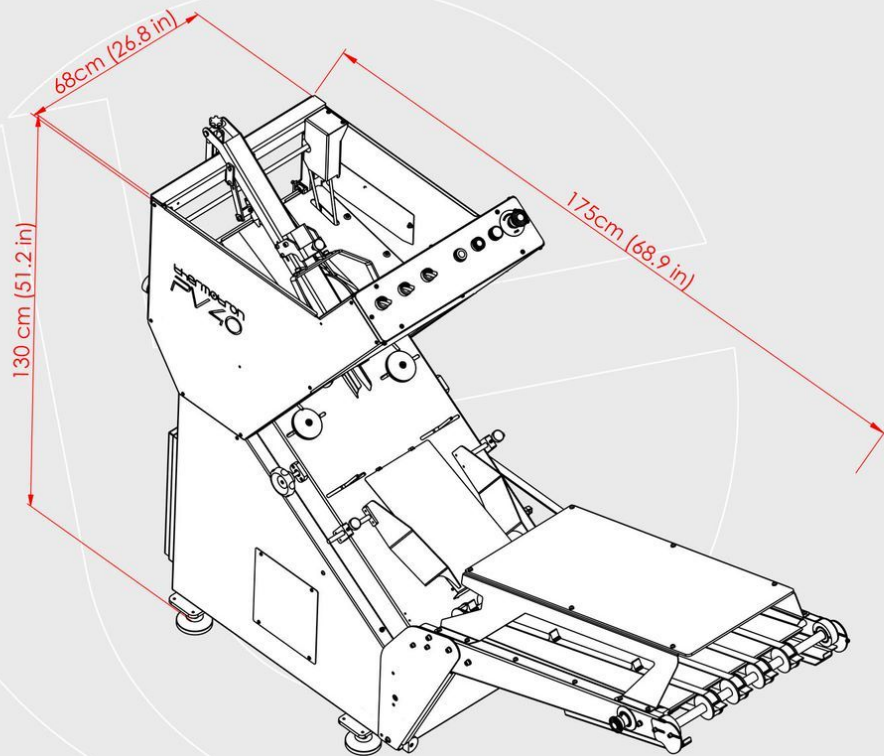

thermotron®  
TEXTILE MACHINERY

PV40<sup>M</sup>

AUTOMATIC BAGGING MACHINE

EXTERNAL DIMENSIONS

PV40 [ISOMETRIC VIEW]

PV40 [LEFT VIEW]

PV40 [RIGHT VIEW]

PV40 [FRONT VIEW]

PV40 [TOP VIEW]

PV40 [REAR VIEW]