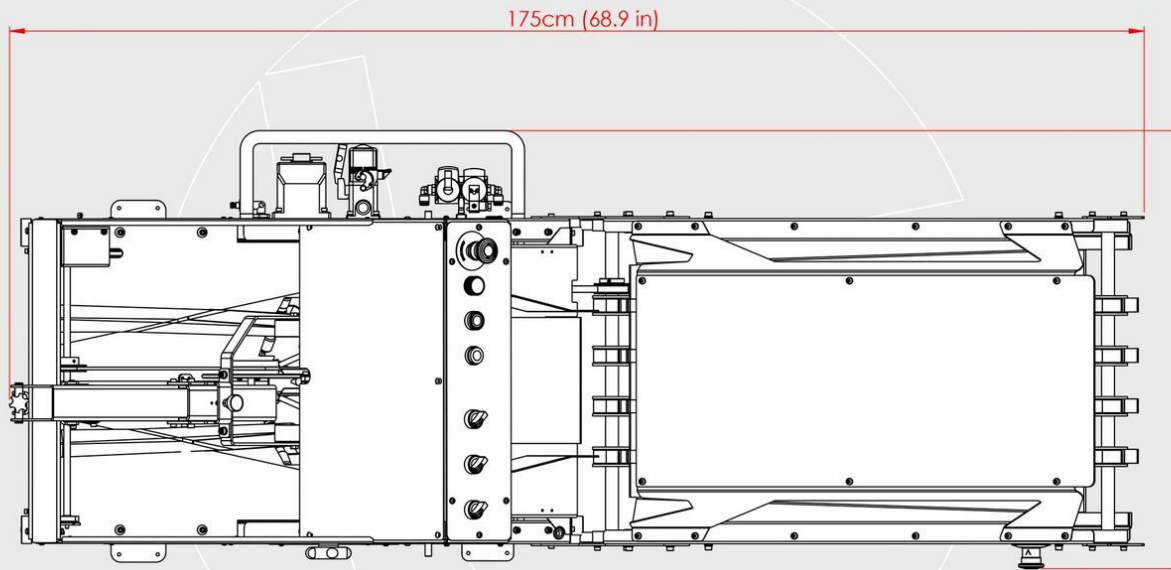

thermotron®  
TEXTILE MACHINERY

PV40<sup>M</sup>

AUTOMATIC BAGGING MACHINE

EXTERNAL DIMENSIONS

PV40 [ISOMETRIC VIEW]

PV40 [LEFT VIEW]

PV40 [RIGHT VIEW]

PV40 [FRONT VIEW]

PV40 [TOP VIEW]

PV40 [REAR VIEW]