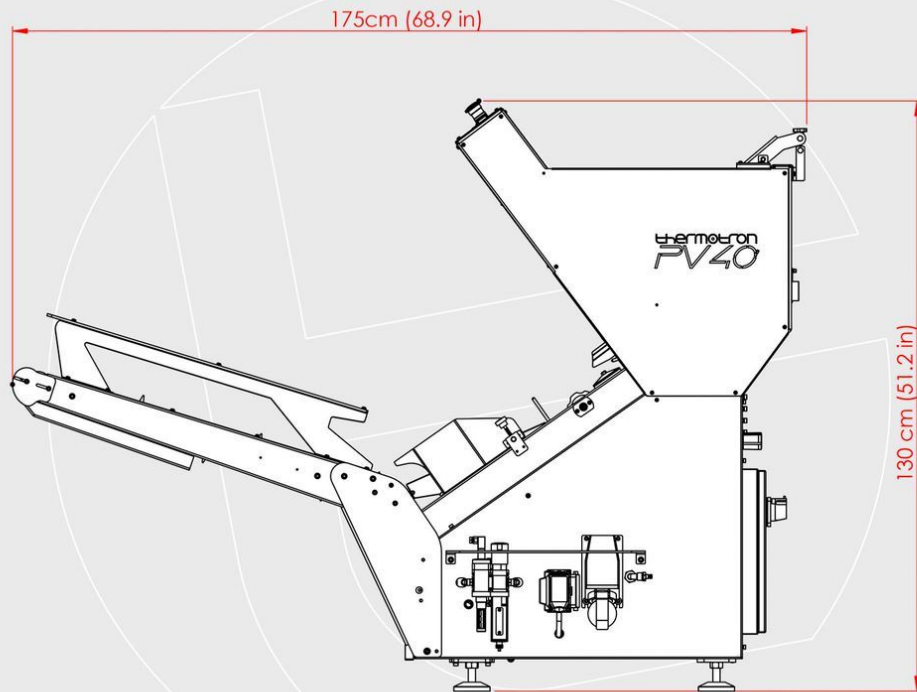

thermotron®  
TEXTILE MACHINERY

PV40<sup>M</sup>

AUTOMATIC BAGGING MACHINE

EXTERNAL DIMENSIONS

PV40 [ISOMETRIC VIEW]

PV40 [LEFT VIEW]

PV40 [RIGHT VIEW]

PV40 [FRONT VIEW]

PV40 [TOP VIEW]

PV40 [REAR VIEW]