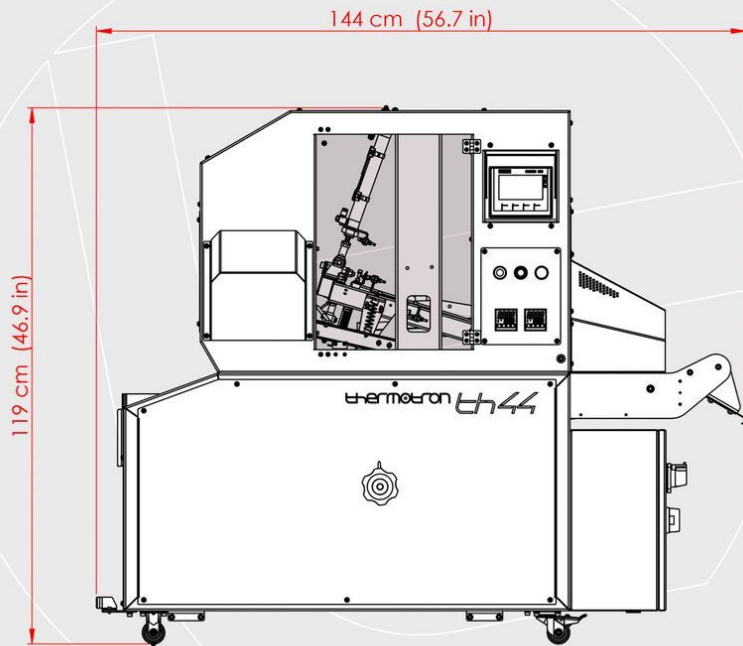

thermotron®
TEXTILE MACHINERY

th44

AUTOMATIC SEALING MACHINE

EXTERNAL DIMENSIONS

th44 [ISOMETRIC VIEW]

TH44 [LEFT VIEW]

th44 [RIGHT VIEW]

th44 [FRONT VIEW]

th44 [TOP VIEW]

th44 [REAR VIEW]