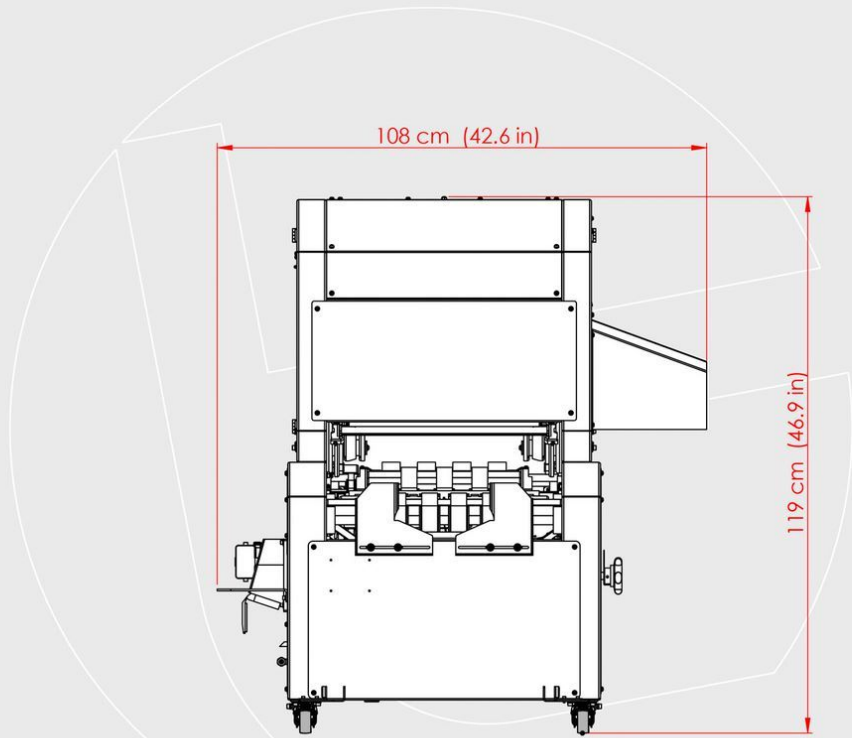

thermotron®
TEXTILE MACHINERY

th44

AUTOMATIC SEALING MACHINE

EXTERNAL DIMENSIONS

th44 [ISOMETRIC VIEW]

TH44 [LEFT VIEW]

th44 [RIGHT VIEW]

th44 [FRONT VIEW]

th44 [TOP VIEW]

th44 [REAR VIEW]