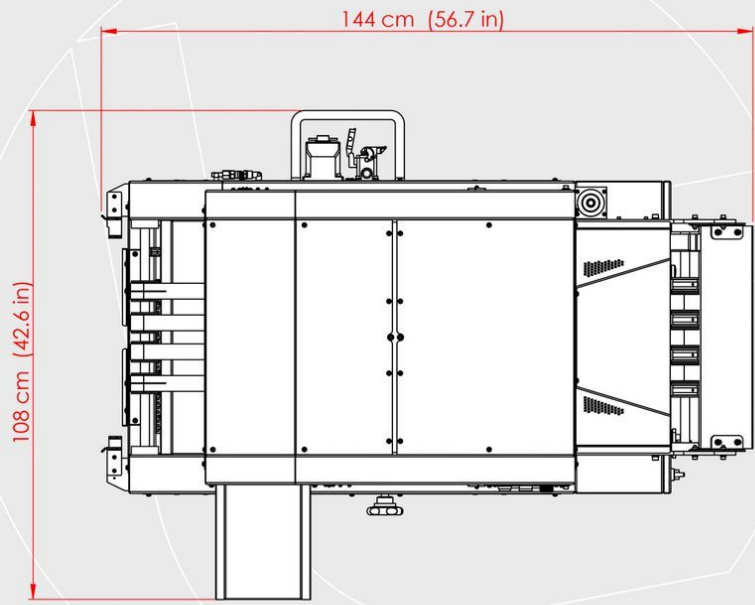

thermotron®
TEXTILE MACHINERY

th44

AUTOMATIC SEALING MACHINE

EXTERNAL DIMENSIONS

th44 [ISOMETRIC VIEW]

TH44 [LEFT VIEW]

th44 [RIGHT VIEW]

th44 [FRONT VIEW]

th44 [TOP VIEW]

th44 [REAR VIEW]