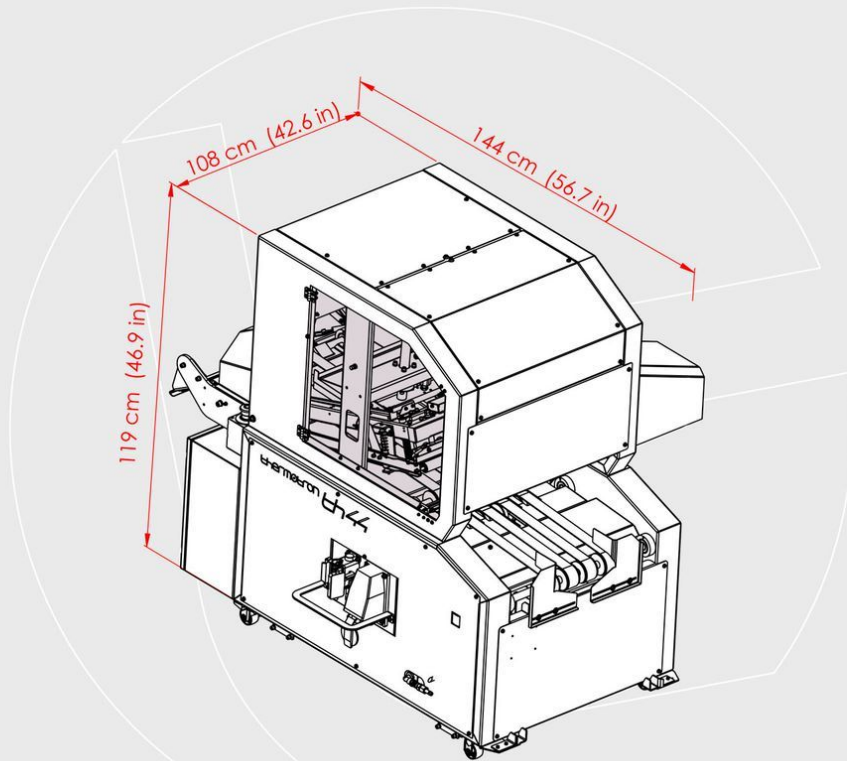

thermotron®
TEXTILE MACHINERY

th44

AUTOMATIC SEALING MACHINE

EXTERNAL DIMENSIONS

th44 [ISOMETRIC VIEW]

TH44 [LEFT VIEW]

th44 [RIGHT VIEW]

th44 [FRONT VIEW]

th44 [TOP VIEW]

th44 [REAR VIEW]