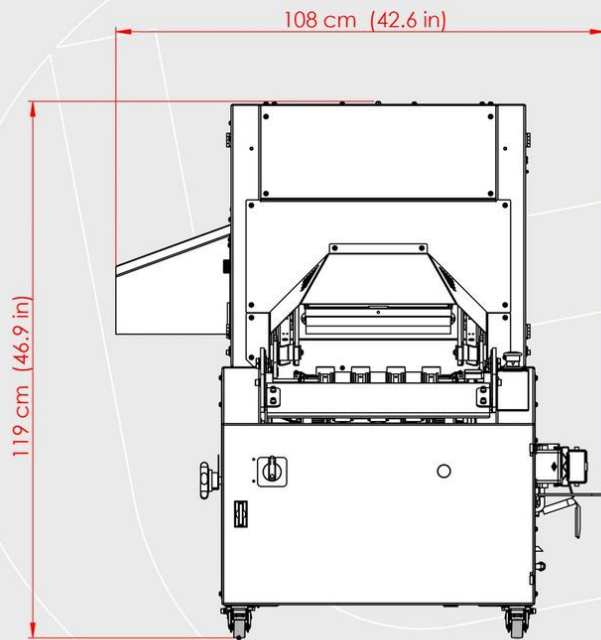

thermotron®
TEXTILE MACHINERY

th44

AUTOMATIC SEALING MACHINE

EXTERNAL DIMENSIONS

th44 [ISOMETRIC VIEW]

TH44 [LEFT VIEW]

th44 [RIGHT VIEW]

th44 [FRONT VIEW]

th44 [TOP VIEW]

th44 [REAR VIEW]