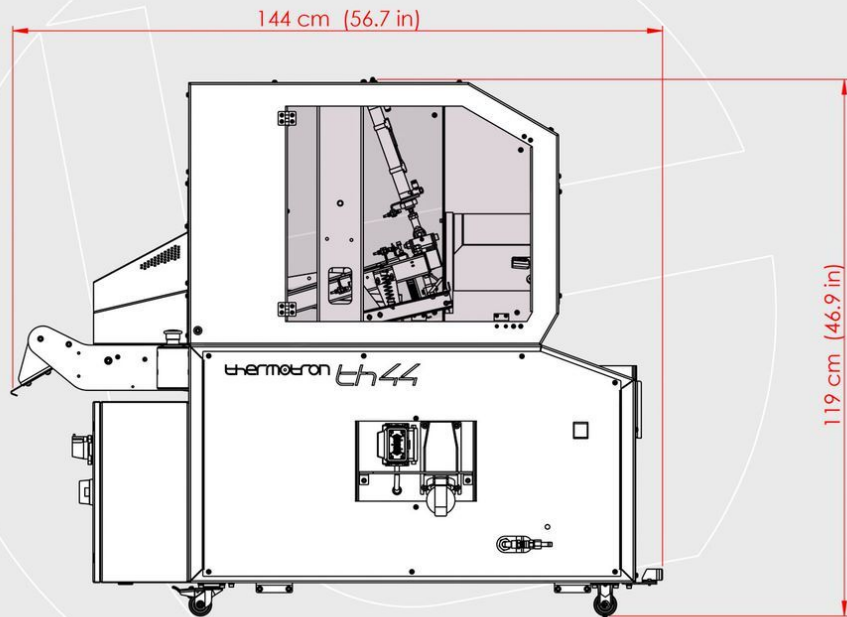

thermotron®
TEXTILE MACHINERY

th44

AUTOMATIC SEALING MACHINE

EXTERNAL DIMENSIONS

th44 [ISOMETRIC VIEW]

TH44 [LEFT VIEW]

th44 [RIGHT VIEW]

th44 [FRONT VIEW]

th44 [TOP VIEW]

th44 [REAR VIEW]