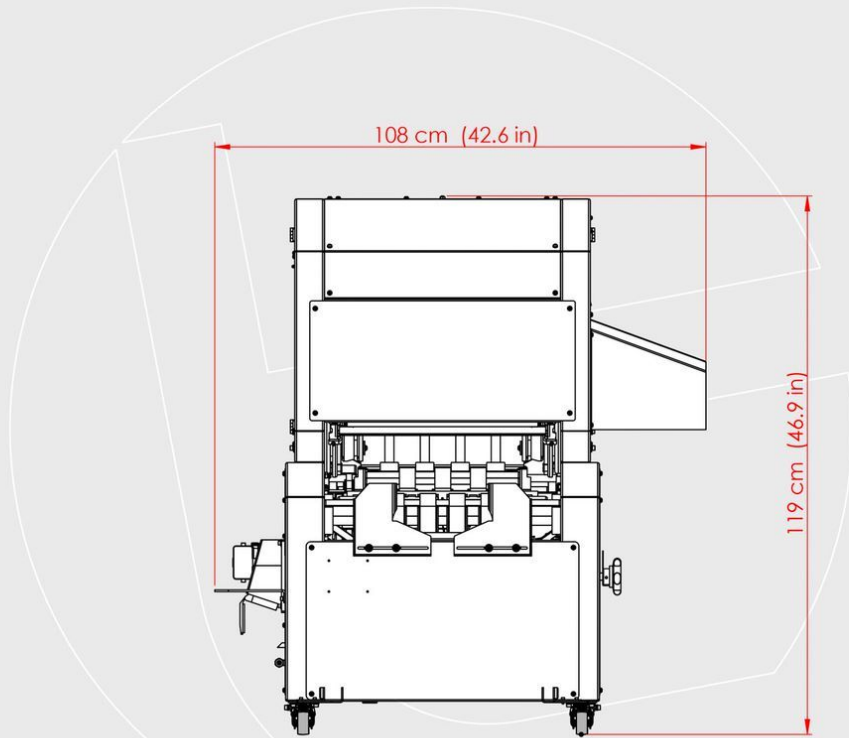

thermotron®  
TEXTILE MACHINERY

th44<sup>M</sup>

AUTOMATIC SEALING MACHINE

EXTERNAL DIMENSIONS

th44 [ISOMETRIC VIEW]

th44 [LEFT VIEW]

th44 [RIGHT VIEW]

th44 [FRONT VIEW]

th44 [TOP VIEW]

th44 [REAR VIEW]