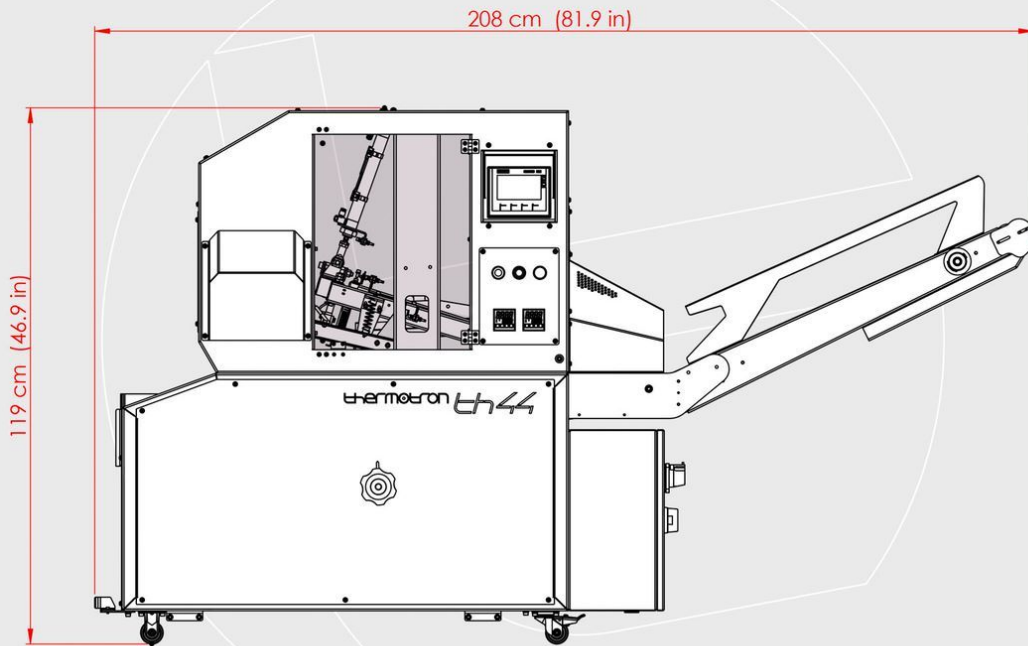

thermotron®  
TEXTILE MACHINERY

th44<sup>M</sup>

AUTOMATIC SEALING MACHINE

EXTERNAL DIMENSIONS

th44 [ISOMETRIC VIEW]

th44 [LEFT VIEW]

th44 [RIGHT VIEW]

th44 [FRONT VIEW]

th44 [TOP VIEW]

th44 [REAR VIEW]