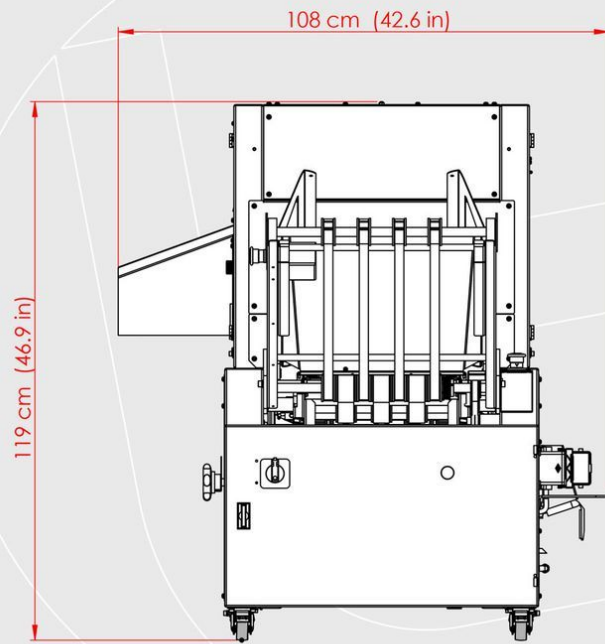

thermotron®  
TEXTILE MACHINERY

th44<sup>M</sup>

AUTOMATIC SEALING MACHINE

EXTERNAL DIMENSIONS

th44 [ISOMETRIC VIEW]

th44 [LEFT VIEW]

th44 [RIGHT VIEW]

th44 [FRONT VIEW]

th44 [TOP VIEW]

th44 [REAR VIEW]