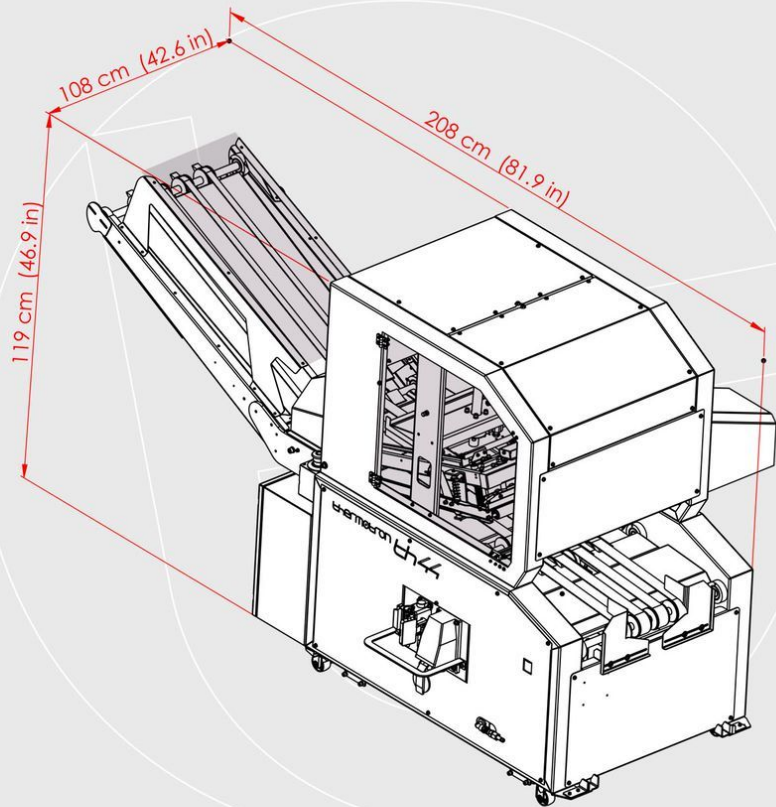

thermotron®  
TEXTILE MACHINERY

th44<sup>M</sup>

AUTOMATIC SEALING MACHINE

EXTERNAL DIMENSIONS

th44 [ISOMETRIC VIEW]

th44 [LEFT VIEW]

th44 [RIGHT VIEW]

th44 [FRONT VIEW]

th44 [TOP VIEW]

th44 [REAR VIEW]