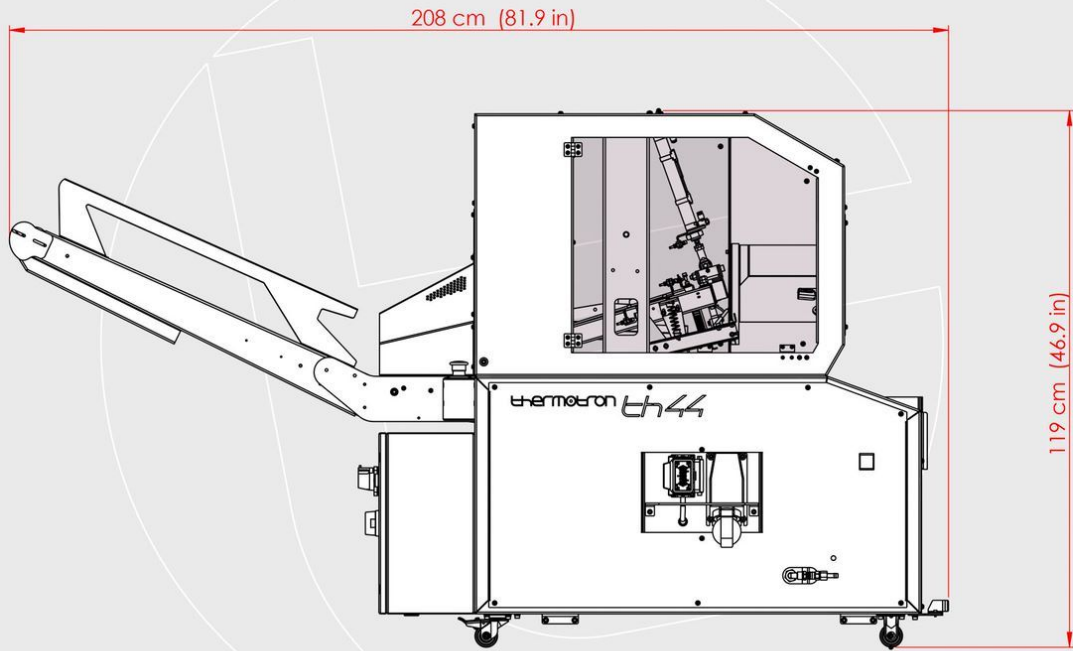

thermotron®  
TEXTILE MACHINERY

th44<sup>M</sup>

AUTOMATIC SEALING MACHINE

EXTERNAL DIMENSIONS

th44 [ISOMETRIC VIEW]

th44 [LEFT VIEW]

th44 [RIGHT VIEW]

th44 [FRONT VIEW]

th44 [TOP VIEW]

th44 [REAR VIEW]