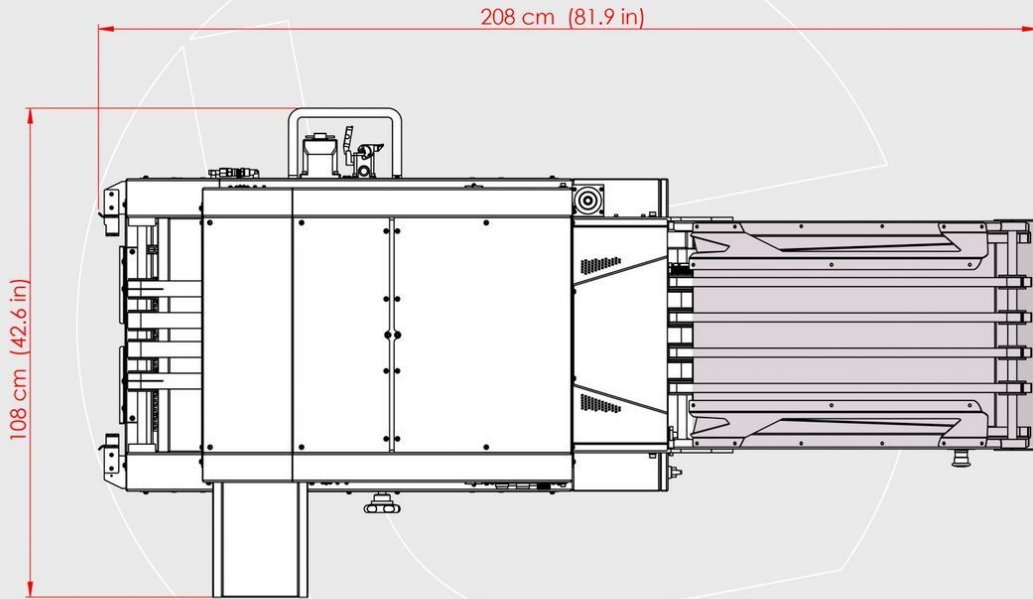

thermotron®  
TEXTILE MACHINERY

th44<sup>M</sup>

AUTOMATIC SEALING MACHINE

EXTERNAL DIMENSIONS

th44 [ISOMETRIC VIEW]

th44 [LEFT VIEW]

th44 [RIGHT VIEW]

th44 [FRONT VIEW]

th44 [TOP VIEW]

th44 [REAR VIEW]