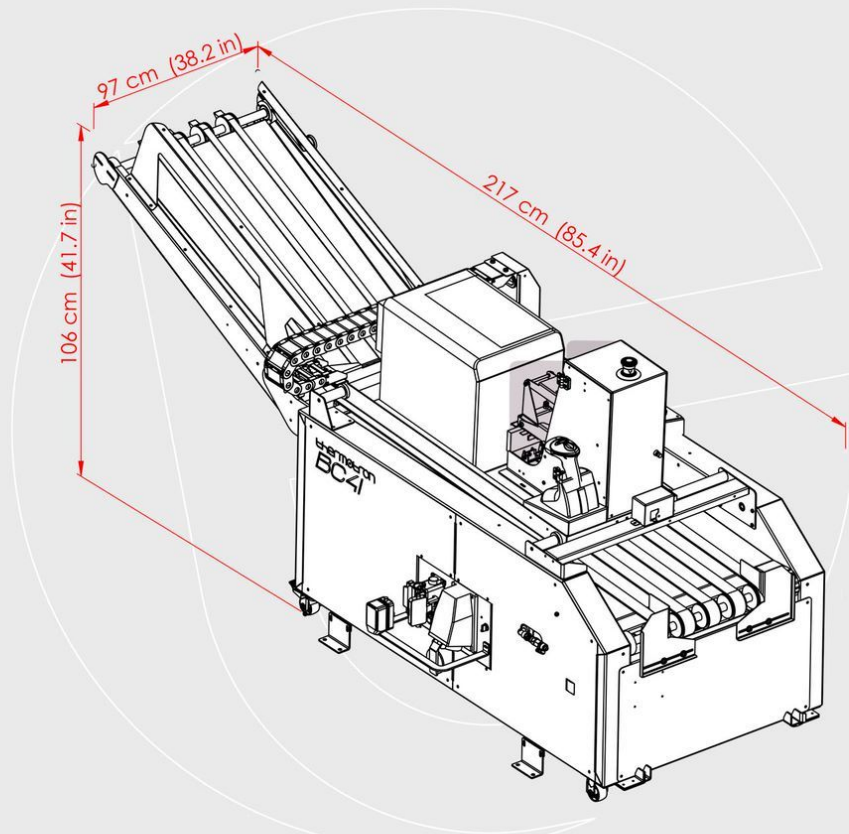

thermotron®  
TEXTILE MACHINERY

# *BC41<sup>M</sup>*

AUTOMATIC LABEL PRINTING AND ATTACHING MACHINE

EXTERNAL DIMENSIONS

BC41 [ISOMETRIC VIEW]

*BC41* [LEFT VIEW]

*BC41* [RIGHT VIEW]

*BC41* [FRONT VIEW]

217 cm (85.4 in)

97 cm (38.2 in)

*BC41* [TOP VIEW]

*BC41* [REAR VIEW]