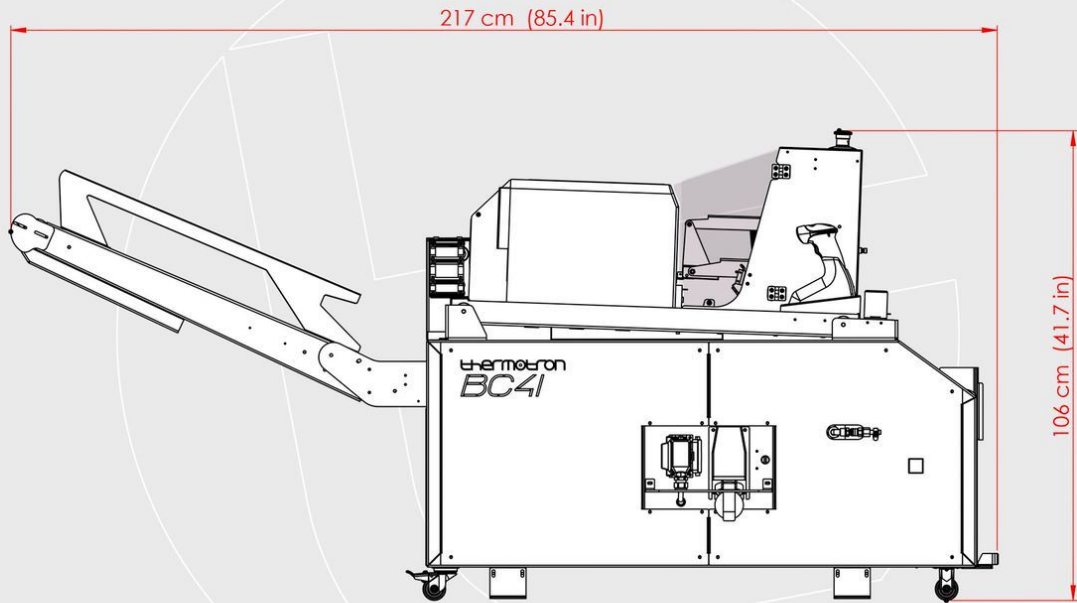

# *BC41<sup>M</sup>*

AUTOMATIC LABEL PRINTING AND ATTACHING MACHINE

EXTERNAL DIMENSIONS

BC41 [ISOMETRIC VIEW]

*BC41* [LEFT VIEW]

*BC41* [RIGHT VIEW]

*BC41* [FRONT VIEW]

217 cm (85.4 in)

97 cm (38.2 in)

*BC41* [TOP VIEW]

*BC41* [REAR VIEW]