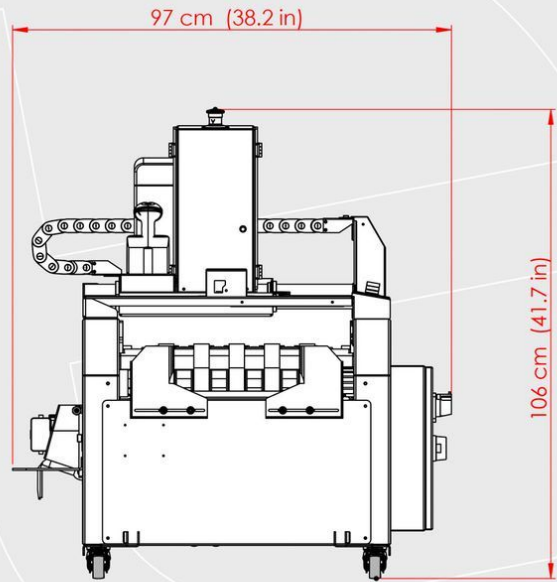

# *BC41<sup>M</sup>*

AUTOMATIC LABEL PRINTING AND ATTACHING MACHINE

EXTERNAL DIMENSIONS

BC41 [ISOMETRIC VIEW]

*BC41* [LEFT VIEW]

*BC41* [RIGHT VIEW]

*BC41* [FRONT VIEW]

217 cm (85.4 in)

97 cm (38.2 in)

*BC41* [TOP VIEW]

*BC41* [REAR VIEW]