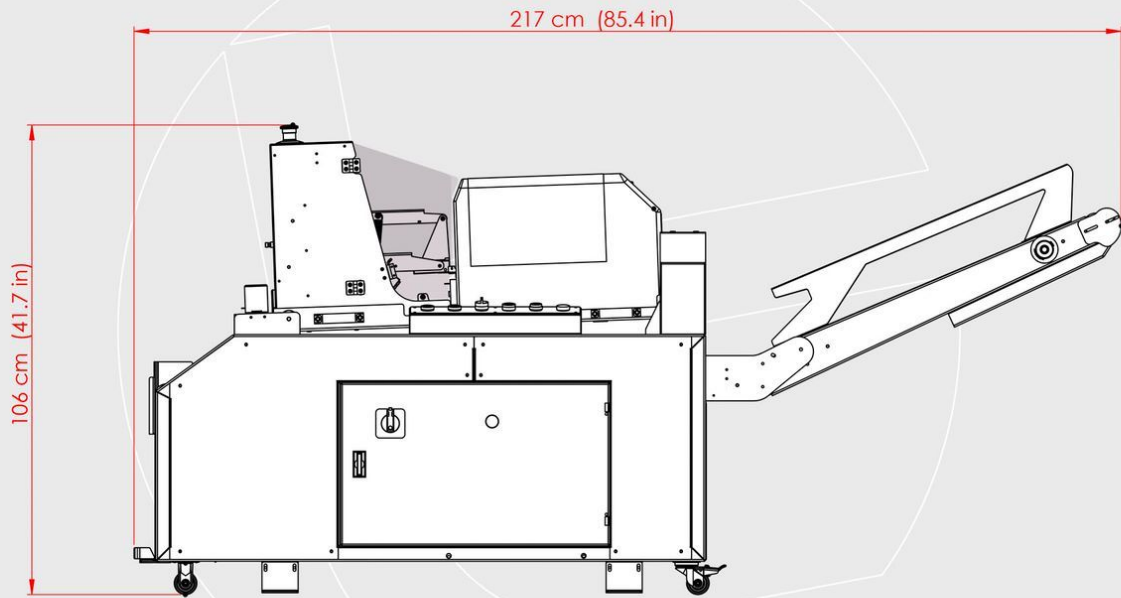

# *BC41<sup>M</sup>*

AUTOMATIC LABEL PRINTING AND ATTACHING MACHINE

EXTERNAL DIMENSIONS

BC41 [ISOMETRIC VIEW]

*BC41* [LEFT VIEW]

*BC41* [RIGHT VIEW]

*BC41* [FRONT VIEW]

217 cm (85.4 in)

97 cm (38.2 in)

*BC41* [TOP VIEW]

*BC41* [REAR VIEW]