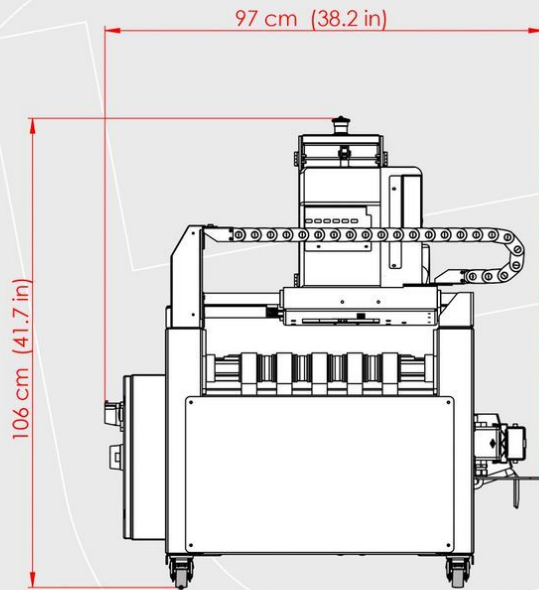

# *BC41<sup>M</sup>*

AUTOMATIC LABEL PRINTING AND ATTACHING MACHINE

EXTERNAL DIMENSIONS

BC41 [ISOMETRIC VIEW]

*BC41* [LEFT VIEW]

*BC41* [RIGHT VIEW]

*BC41* [FRONT VIEW]

217 cm (85.4 in)

97 cm (38.2 in)

*BC41* [TOP VIEW]

*BC41* [REAR VIEW]