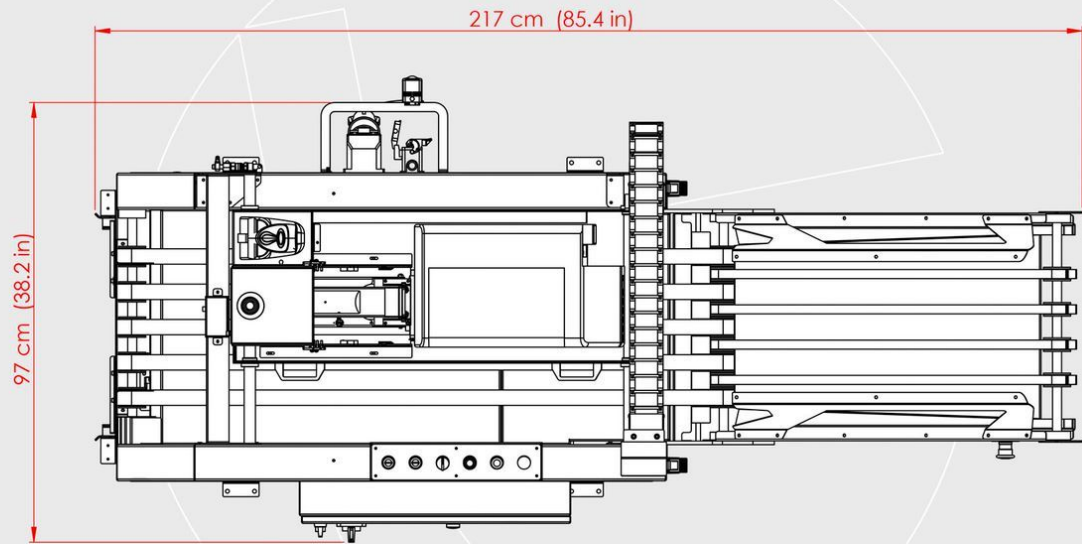

# *BC41<sup>M</sup>*

AUTOMATIC LABEL PRINTING AND ATTACHING MACHINE

EXTERNAL DIMENSIONS

BC41 [ISOMETRIC VIEW]

*BC41* [LEFT VIEW]

*BC41* [RIGHT VIEW]

*BC41* [FRONT VIEW]

217 cm (85.4 in)

97 cm (38.2 in)

*BC41* [TOP VIEW]

*BC41* [REAR VIEW]