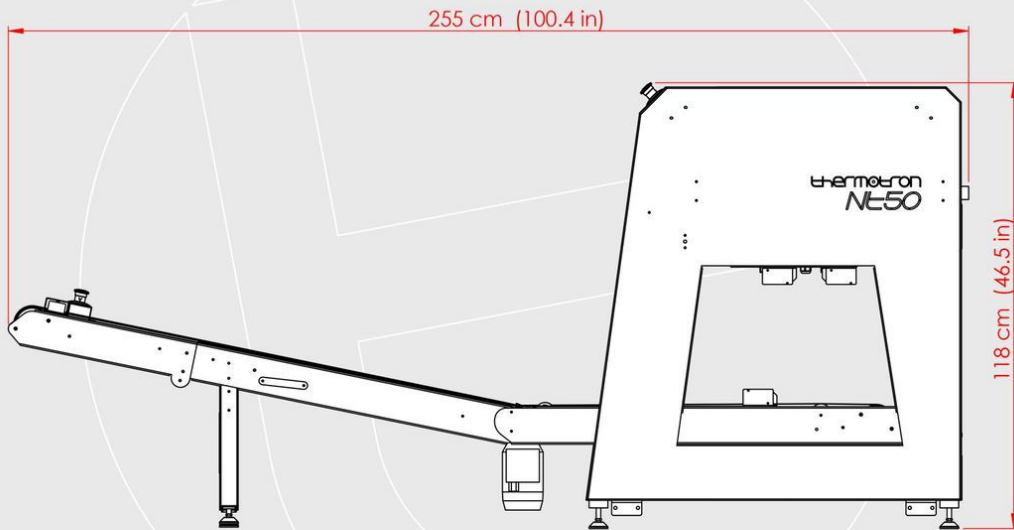

thermotron®
TEXTILE MACHINERY

NT50

AUTOMATIC STACKING MACHINE

EXTERNAL DIMENSIONS

NE50 [ISOMETRIC VIEW]

NE50 [LEFT VIEW]

NE50 [RIGHT VIEW]

NE50 [FRONT VIEW]

NE50 [TOP VIEW]

NE50 [REAR VIEW]