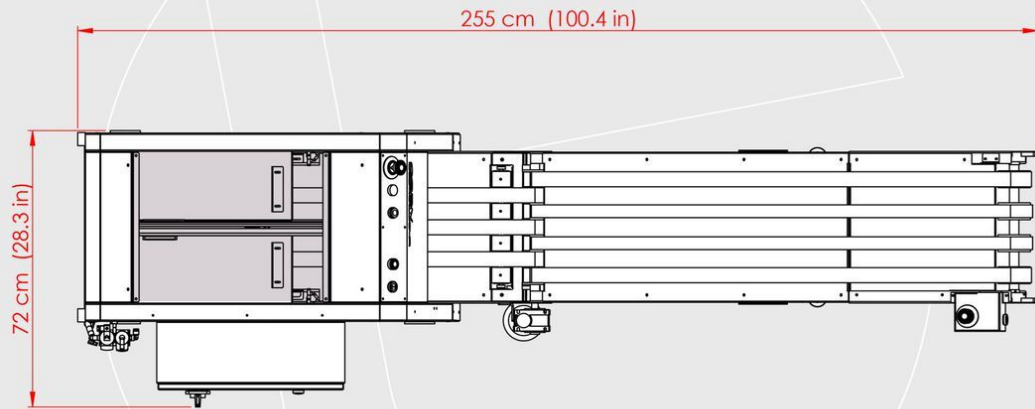

thermotron®
TEXTILE MACHINERY

NT50

AUTOMATIC STACKING MACHINE

EXTERNAL DIMENSIONS

NE50 [ISOMETRIC VIEW]

NE50 [LEFT VIEW]

NE50 [RIGHT VIEW]

NE50 [FRONT VIEW]

NE50 [TOP VIEW]

NE50 [REAR VIEW]