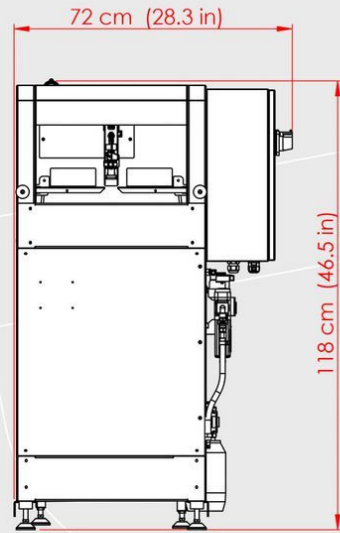

thermotron®
TEXTILE MACHINERY

NT50

AUTOMATIC STACKING MACHINE

EXTERNAL DIMENSIONS

NE50 [ISOMETRIC VIEW]

NE50 [LEFT VIEW]

NE50 [RIGHT VIEW]

NE50 [FRONT VIEW]

NE50 [TOP VIEW]

NE50 [REAR VIEW]