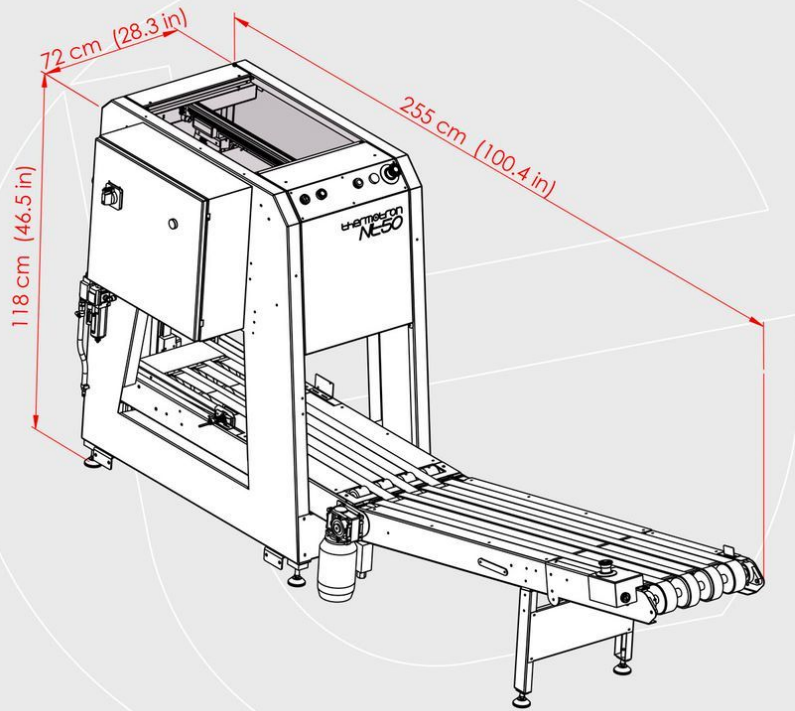

thermotron®
TEXTILE MACHINERY

NT50

AUTOMATIC STACKING MACHINE

EXTERNAL DIMENSIONS

NE50 [ISOMETRIC VIEW]

NE50 [LEFT VIEW]

NE50 [RIGHT VIEW]

NE50 [FRONT VIEW]

NE50 [TOP VIEW]

NE50 [REAR VIEW]