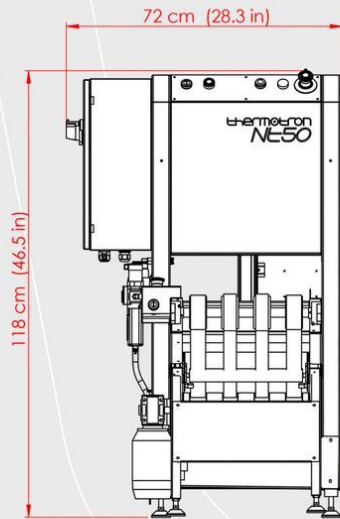

thermotron®
TEXTILE MACHINERY

NT50

AUTOMATIC STACKING MACHINE

EXTERNAL DIMENSIONS

NE50 [ISOMETRIC VIEW]

NE50 [LEFT VIEW]

NE50 [RIGHT VIEW]

NE50 [FRONT VIEW]

NE50 [TOP VIEW]

NE50 [REAR VIEW]