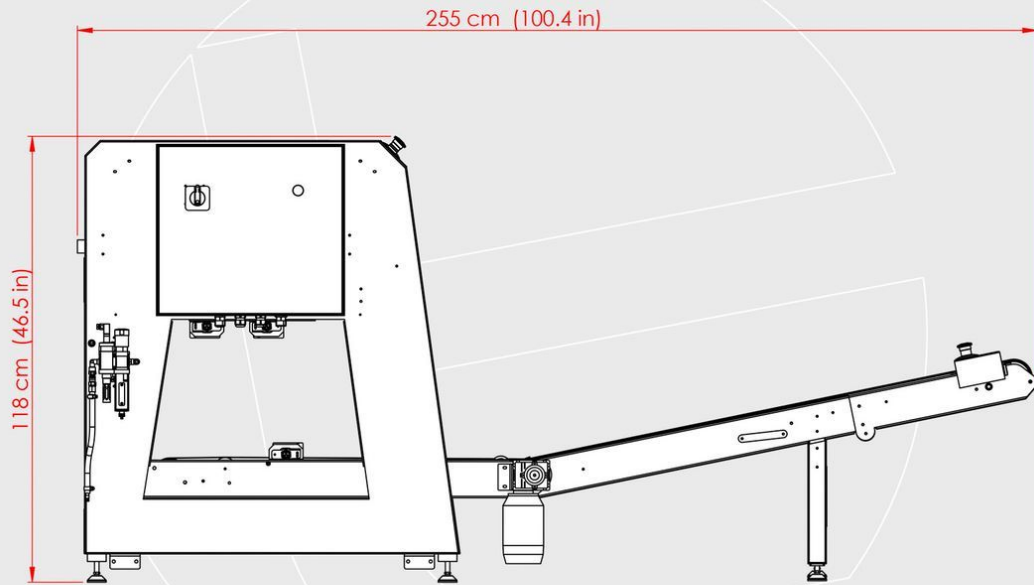

thermotron®
TEXTILE MACHINERY

NT50

AUTOMATIC STACKING MACHINE

EXTERNAL DIMENSIONS

NE50 [ISOMETRIC VIEW]

NE50 [LEFT VIEW]

NE50 [RIGHT VIEW]

NE50 [FRONT VIEW]

NE50 [TOP VIEW]

NE50 [REAR VIEW]