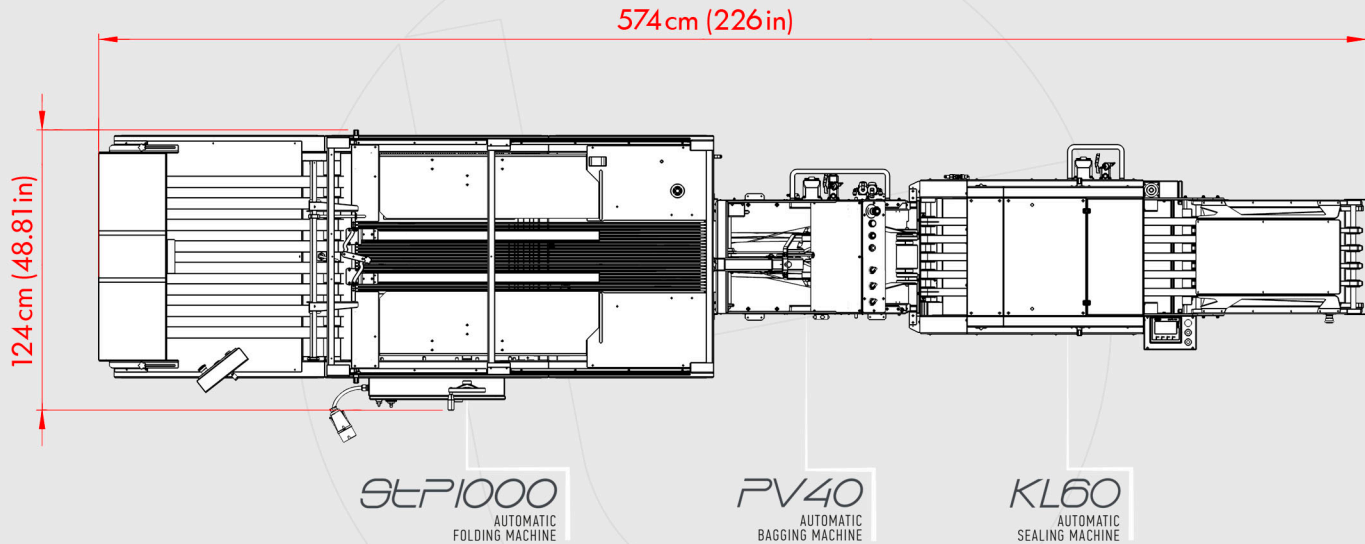

STATION 10

SLP1000 / *PV40* / *KL60*
AUTOMATIC FOLDING MACHINE / AUTOMATIC BAGGING MACHINE / AUTOMATIC SEALING MACHINE

KL60
AUTOMATIC
SEALING MACHINE

PV40
AUTOMATIC
BAGGING MACHINE

STP1000
AUTOMATIC
FOLDING MACHINE

[ISOMETRIC VIEW]

[TOP VIEW]

139 cm (54.7 in)

574 cm (226 in)

STP1000
AUTOMATIC
FOLDING MACHINE

PV40
AUTOMATIC
BAGGING MACHINE

KL60
AUTOMATIC
SEALING MACHINE

[RIGHT VIEW]

574 cm (226 in)

139 cm (54.7 in)

KL60
AUTOMATIC
SEALING MACHINE

PV40
AUTOMATIC
BAGGING MACHINE

STP1000
AUTOMATIC
FOLDING MACHINE

[LEFT VIEW]