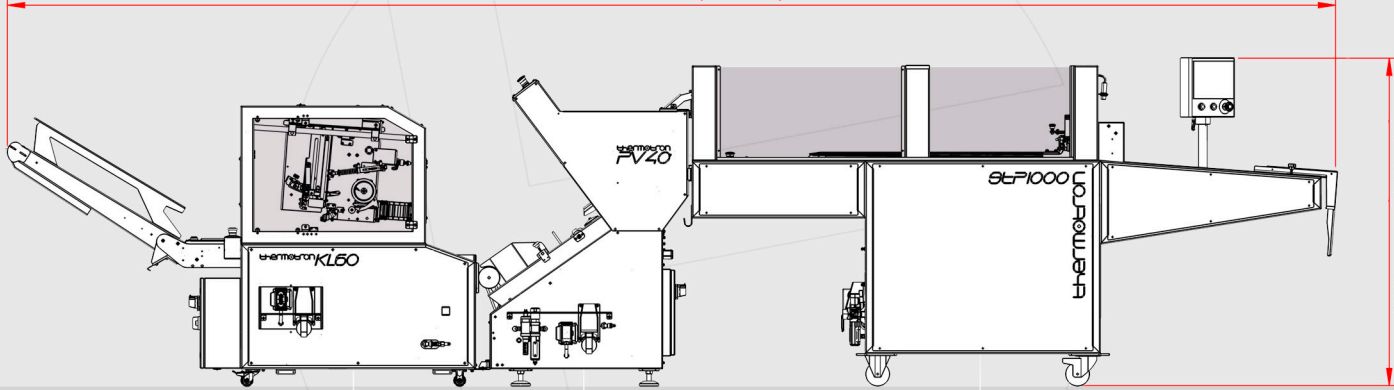

[ISOMETRIC VIEW]

[TOP VIEW]

139 cm (54.7 in)

574 cm (226 in)

STP1000
AUTOMATIC
FOLDING MACHINE

PV40
AUTOMATIC
BAGGING MACHINE

KL60
AUTOMATIC
SEALING MACHINE

[RIGHT VIEW]

574 cm (226 in)

139 cm (54.7 in)

KL60
AUTOMATIC
SEALING MACHINE

PV40
AUTOMATIC
BAGGING MACHINE

STP1000
AUTOMATIC
FOLDING MACHINE

[LEFT VIEW]