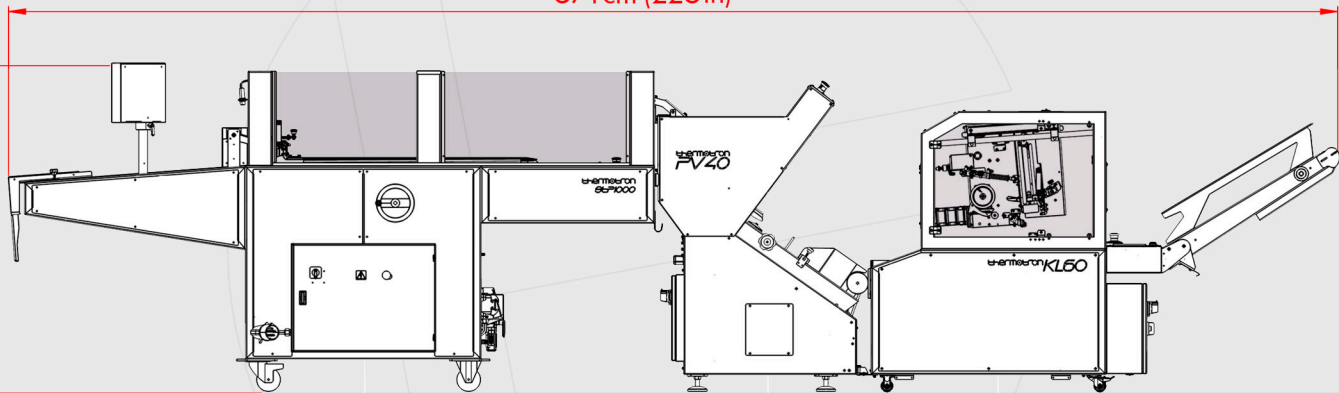

STATION 10

SLP1000 / *PV40* / *KL60*
AUTOMATIC FOLDING MACHINE / AUTOMATIC BAGGING MACHINE / AUTOMATIC SEALING MACHINE

KL60
AUTOMATIC
SEALING MACHINE

PV40
AUTOMATIC
BAGGING MACHINE

STP1000
AUTOMATIC
FOLDING MACHINE

[ISOMETRIC VIEW]

[TOP VIEW]

139 cm (54.7 in)

574 cm (226 in)

STP1000
AUTOMATIC
FOLDING MACHINE

PV40
AUTOMATIC
BAGGING MACHINE

KL60
AUTOMATIC
SEALING MACHINE

[RIGHT VIEW]

574 cm (226 in)

139 cm (54.7 in)

KL60
AUTOMATIC
SEALING MACHINE

PV40
AUTOMATIC
BAGGING MACHINE

STP1000
AUTOMATIC
FOLDING MACHINE

[LEFT VIEW]