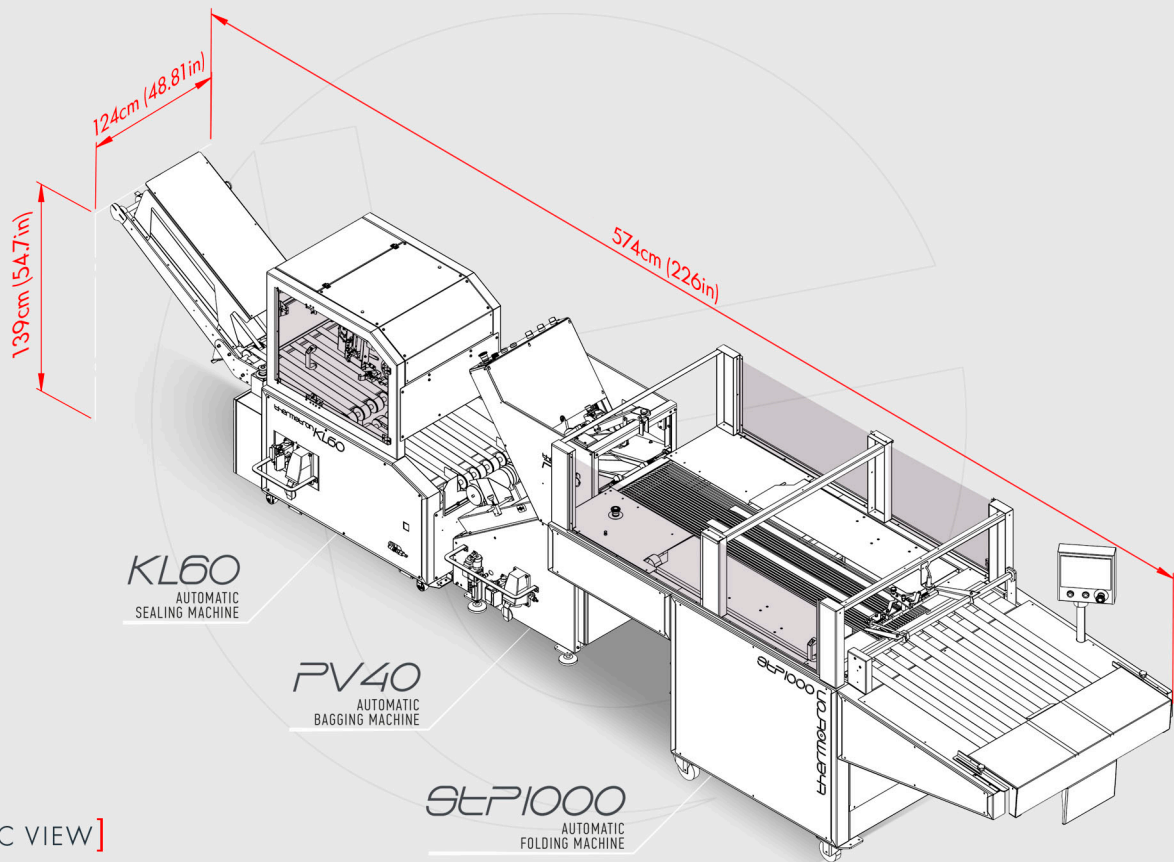

STATION 10

SLP1000 / *PV40* / *KL60*
AUTOMATIC FOLDING MACHINE / AUTOMATIC BAGGING MACHINE / AUTOMATIC SEALING MACHINE

KL60
AUTOMATIC
SEALING MACHINE

PV40
AUTOMATIC
BAGGING MACHINE

STP1000
AUTOMATIC
FOLDING MACHINE

[ISOMETRIC VIEW]

[TOP VIEW]

139 cm (54.7 in)

574 cm (226 in)

STP1000
AUTOMATIC
FOLDING MACHINE

PV40
AUTOMATIC
BAGGING MACHINE

KL60
AUTOMATIC
SEALING MACHINE

[RIGHT VIEW]

574 cm (226 in)

139 cm (54.7 in)

KL60
AUTOMATIC
SEALING MACHINE

PV40
AUTOMATIC
BAGGING MACHINE

STP1000
AUTOMATIC
FOLDING MACHINE

[LEFT VIEW]