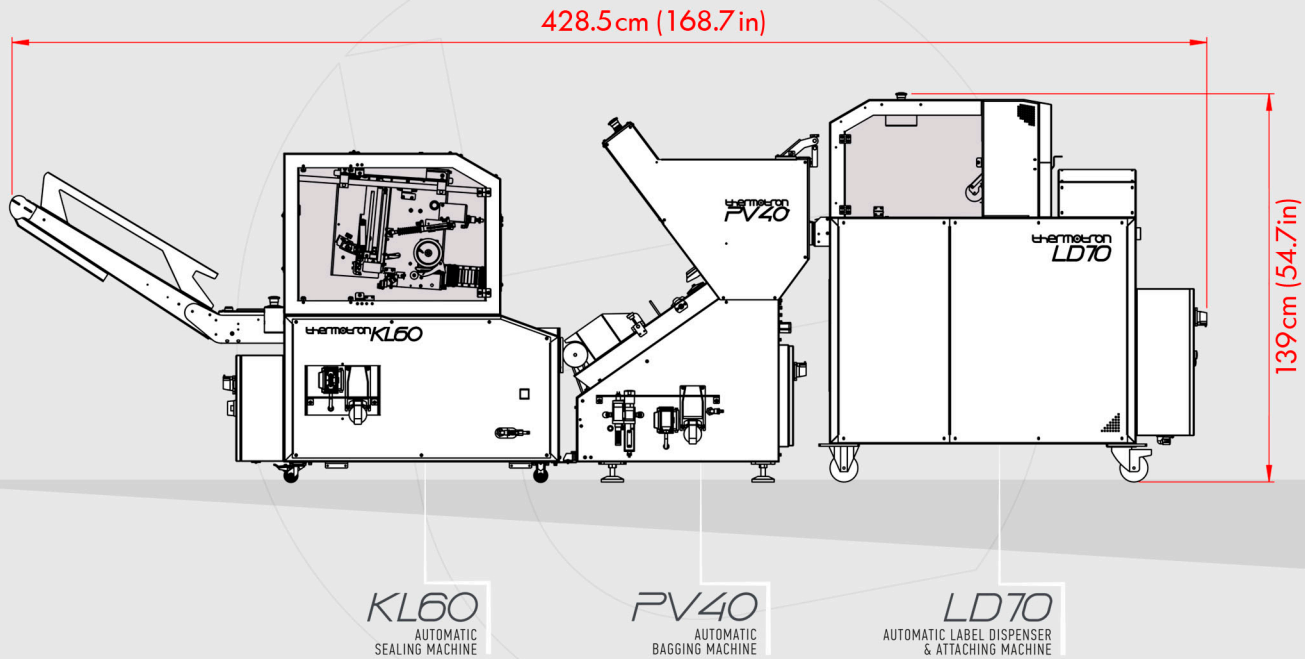

[LEFT VIEW]