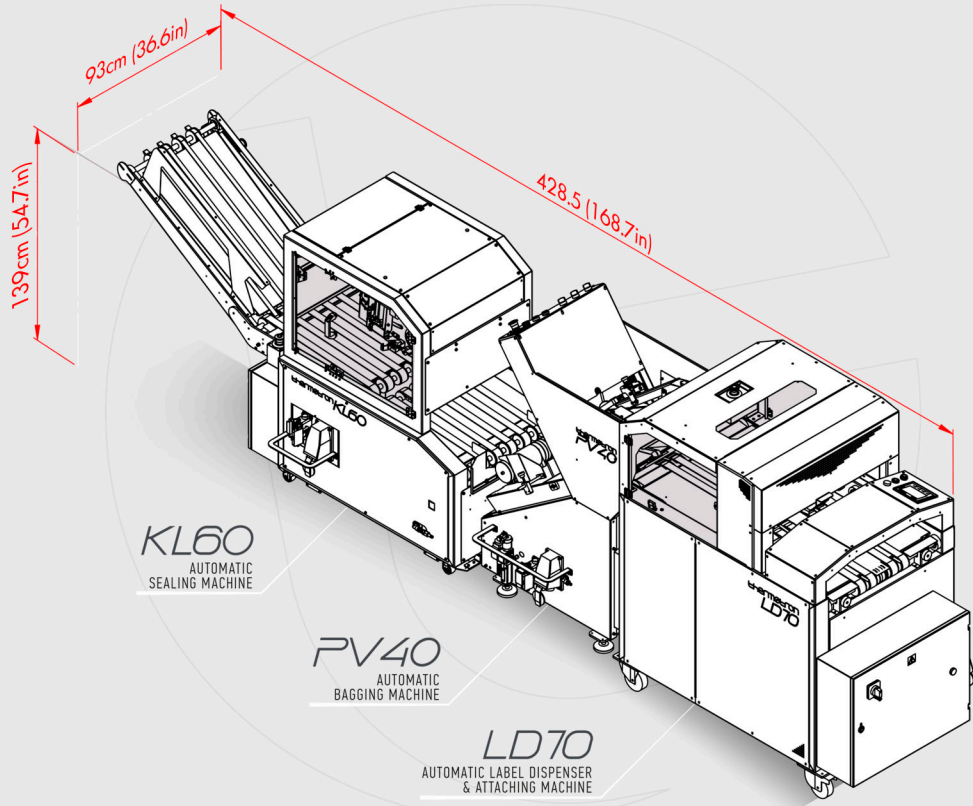

STATION 16

LD70 / *PV40* / *KL60*
AUTOMATIC LABEL DISPENSER
& ATTACHING MACHINE / AUTOMATIC
BAGGING MACHINE / AUTOMATIC
SEALING MACHINE

[ISOMETRIC VIEW]

LD70
AUTOMATIC LABEL DISPENSER
& ATTACHING MACHINE

PV40
AUTOMATIC
BAGGING MACHINE

KL60
AUTOMATIC
SEALING MACHINE

[TOP VIEW]

428.5 cm (168.7 in)

139 cm (54.7 in)

LD70

AUTOMATIC LABEL DISPENSER
& ATTACHING MACHINE

PV40