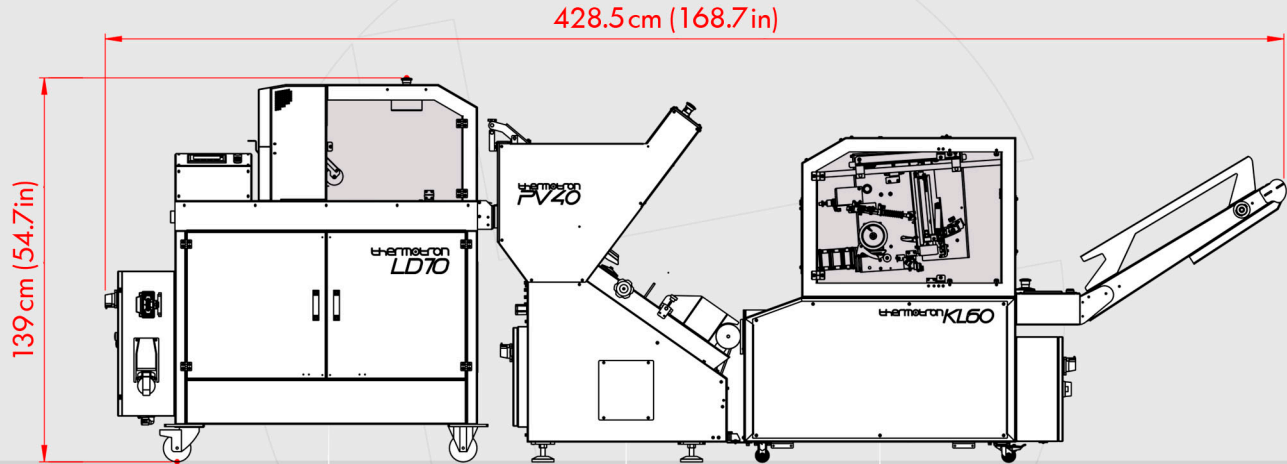

STATION 16

LD70 / *PV40* / *KL60*
AUTOMATIC LABEL DISPENSER
& ATTACHING MACHINE / AUTOMATIC
BAGGING MACHINE / AUTOMATIC
SEALING MACHINE

[ISOMETRIC VIEW]

LD70
AUTOMATIC LABEL DISPENSER
& ATTACHING MACHINE

PV40
AUTOMATIC
BAGGING MACHINE

KL60
AUTOMATIC
SEALING MACHINE

[TOP VIEW]

428.5 cm (168.7 in)

139 cm (54.7 in)

LD70

AUTOMATIC LABEL DISPENSER
& ATTACHING MACHINE

PV40