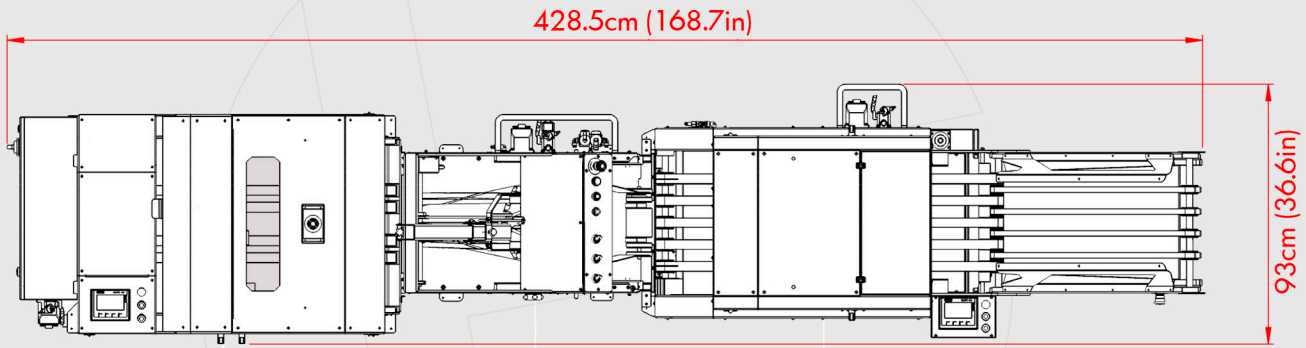

STATION 16

LD70 / *PV40* / *KL60*
AUTOMATIC LABEL DISPENSER
& ATTACHING MACHINE / AUTOMATIC
BAGGING MACHINE / AUTOMATIC
SEALING MACHINE

[ISOMETRIC VIEW]

LD70
AUTOMATIC LABEL DISPENSER
& ATTACHING MACHINE

PV40
AUTOMATIC
BAGGING MACHINE

KL60
AUTOMATIC
SEALING MACHINE

[TOP VIEW]

428.5 cm (168.7 in)

139 cm (54.7 in)

LD70

AUTOMATIC LABEL DISPENSER
& ATTACHING MACHINE

PV40