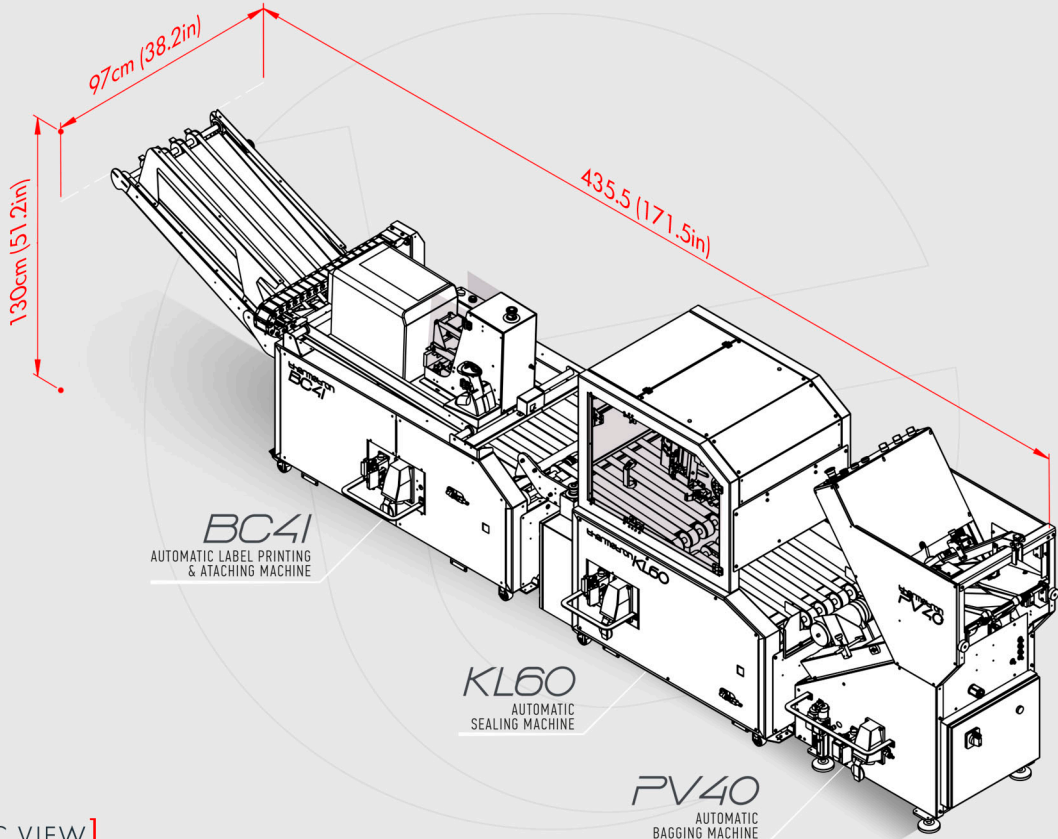

# STATION 20

*PV40*

AUTOMATIC  
BAGGING MACHINE

*KL60*

AUTOMATIC  
SEALING MACHINE

*BC41*

AUTOMATIC LABEL PRINTING  
& ATACHING MACHINE

*BC41*  
AUTOMATIC LABEL PRINTING  
& ATACHING MACHINE

*KL60*  
AUTOMATIC  
SEALING MACHINE

*PV40*  
AUTOMATIC  
BAGGING MACHINE

[ ISOMETRIC VIEW ]

435.5cm (171.5in)

97cm (38.2in)

*PV40*  
AUTOMATIC  
BAGGING MACHINE

*KL60*  
AUTOMATIC  
SEALING MACHINE

*BC41*  
AUTOMATIC LABEL PRINTING  
& ATACHING MACHINE

[TOP VIEW]

*PV40*  
AUTOMATIC  
BAGGING MACHINE

*KL60*  
AUTOMATIC  
SEALING MACHINE

*BC41*  
AUTOMATIC LABEL PRINTING  
& ATACHING MACHINE

[RIGHT VIEW]

435.5cm (171.5in)

130cm (51.2in)

thermotron  
**BC41**

thermotron **KL60**

thermotron  
**PV40**

**BC41**

AUTOMATIC LABEL PRINTING  
& ATACHING MACHINE

**KL60**

AUTOMATIC  
SEALING MACHINE

**PV40**

AUTOMATIC  
BAGGING MACHINE