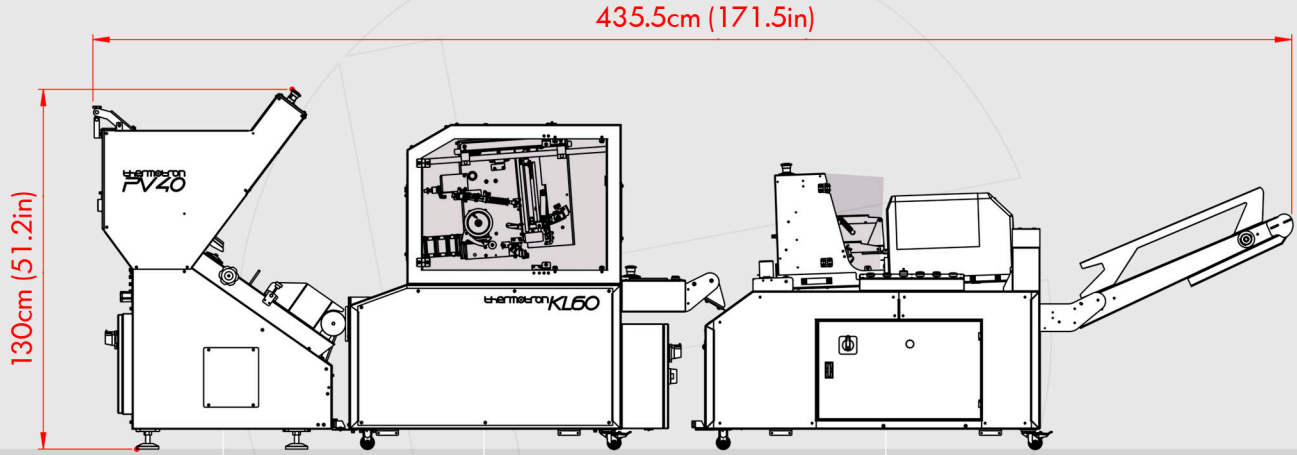

*KL60*  
AUTOMATIC  
SEALING MACHINE

*PV40*  
AUTOMATIC  
BAGGING MACHINE

[ ISOMETRIC VIEW ]

435.5cm (171.5in)

97cm (38.2in)

*PV40*  
AUTOMATIC  
BAGGING MACHINE

*KL60*  
AUTOMATIC  
SEALING MACHINE

*BC41*  
AUTOMATIC LABEL PRINTING  
& ATACHING MACHINE

[TOP VIEW]

*PV40*  
AUTOMATIC  
BAGGING MACHINE

*KL60*  
AUTOMATIC  
SEALING MACHINE

*BC41*  
AUTOMATIC LABEL PRINTING  
& ATACHING MACHINE

[RIGHT VIEW]

435.5cm (171.5in)

130cm (51.2in)

thermotron  
**BC41**