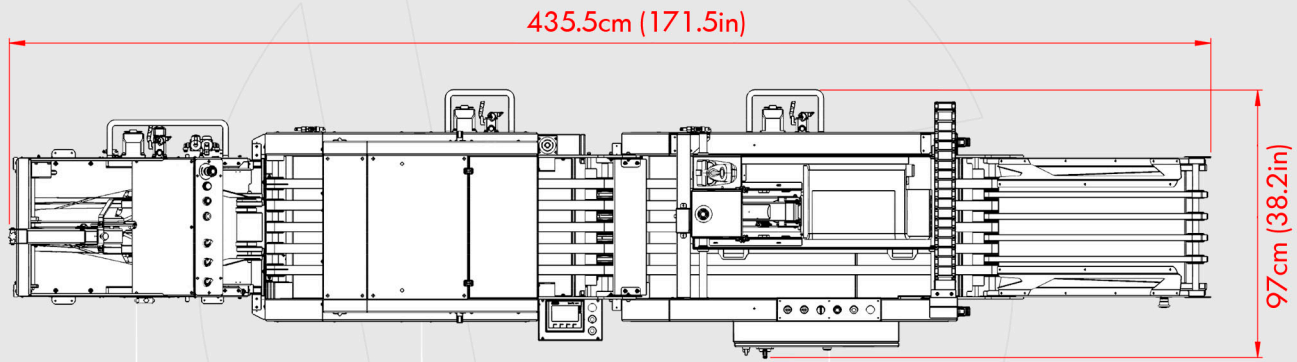

*KL60*  
AUTOMATIC  
SEALING MACHINE

*PV40*  
AUTOMATIC  
BAGGING MACHINE

[ ISOMETRIC VIEW ]

435.5cm (171.5in)

97cm (38.2in)

*PV40*  
AUTOMATIC  
BAGGING MACHINE

*KL60*  
AUTOMATIC  
SEALING MACHINE

*BC41*  
AUTOMATIC LABEL PRINTING  
& ATACHING MACHINE

[TOP VIEW]

*PV40*  
AUTOMATIC  
BAGGING MACHINE

*KL60*  
AUTOMATIC  
SEALING MACHINE

*BC41*  
AUTOMATIC LABEL PRINTING  
& ATACHING MACHINE

[RIGHT VIEW]

435.5cm (171.5in)

130cm (51.2in)

thermotron  
**BC41**