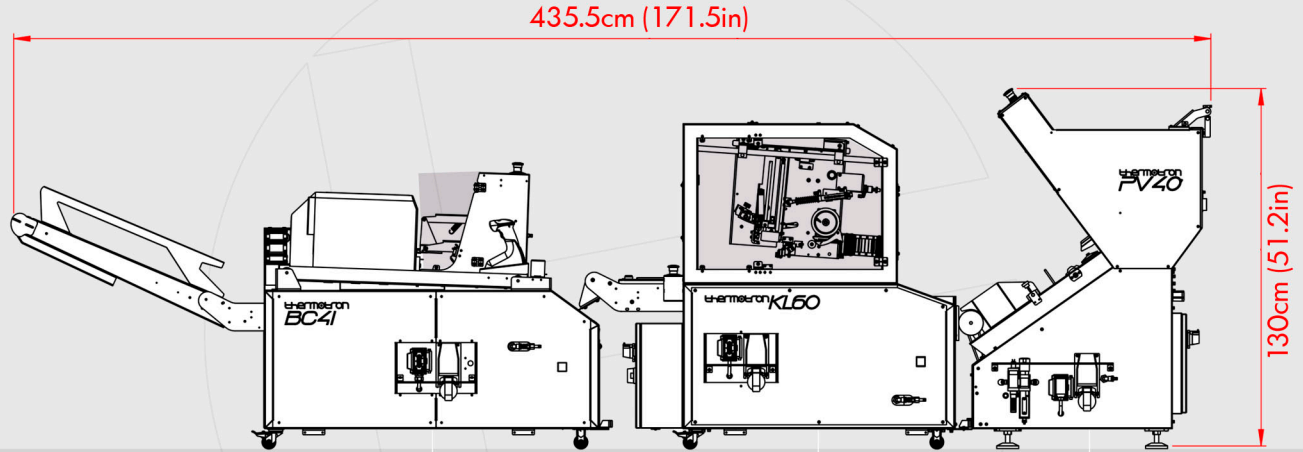

*KL60*  
AUTOMATIC  
SEALING MACHINE

*PV40*  
AUTOMATIC  
BAGGING MACHINE

[ ISOMETRIC VIEW ]

435.5cm (171.5in)

97cm (38.2in)

*PV40*  
AUTOMATIC  
BAGGING MACHINE

*KL60*  
AUTOMATIC  
SEALING MACHINE

*BC41*  
AUTOMATIC LABEL PRINTING  
& ATACHING MACHINE

[TOP VIEW]

*PV40*  
AUTOMATIC  
BAGGING MACHINE

*KL60*  
AUTOMATIC  
SEALING MACHINE

*BC41*  
AUTOMATIC LABEL PRINTING  
& ATACHING MACHINE

[RIGHT VIEW]

435.5cm (171.5in)

130cm (51.2in)

thermotron  
**BC41**