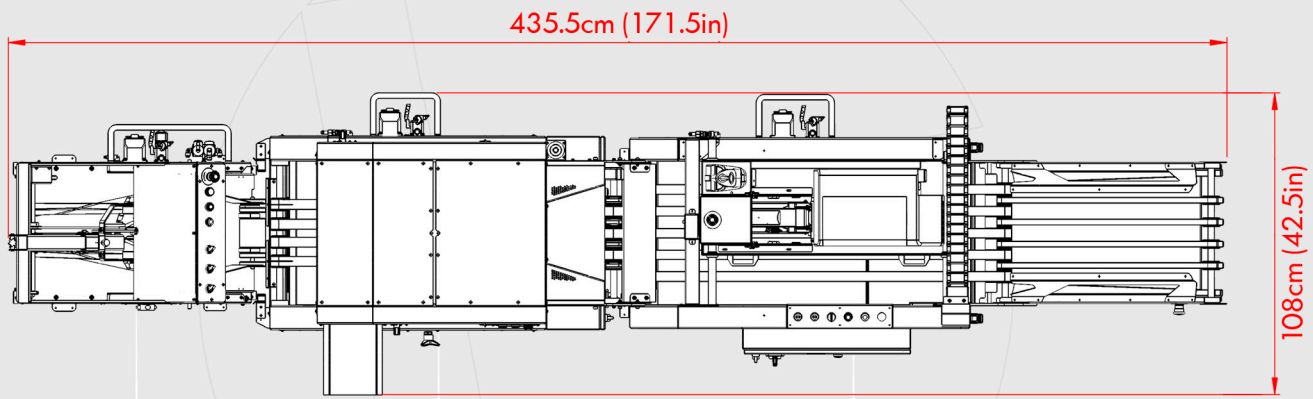

STATION 21

PV40

AUTOMATIC
BAGGING MACHINE

th44

AUTOMATIC
HEAT-SEALING MACHINE

BC41

AUTOMATIC LABEL PRINTING
& ATACHING MACHINE

[ISOMETRIC VIEW]

435.5cm (171.5in)

108cm (42.5in)

PV40
AUTOMATIC
BAGGING MACHINE

th44
AUTOMATIC
HEAT-SEALING MACHINE

BC41
AUTOMATIC LABEL PRINTING
& ATACHING MACHINE

[TOP VIEW]

435.5cm (171.5in)

130cm (51.2in)

PV40
AUTOMATIC
BAGGING MACHINE

th44
AUTOMATIC
HEAT-SEALING MACHINE

BC41
AUTOMATIC LABEL PRINTING
& ATACHING MACHINE

[RIGHT VIEW]

435.5cm (171.5in)

130cm (51.2in)

emerson
BC41

BC41
AUTOMATIC LABEL PRINTING
& ATACHING MACHINE