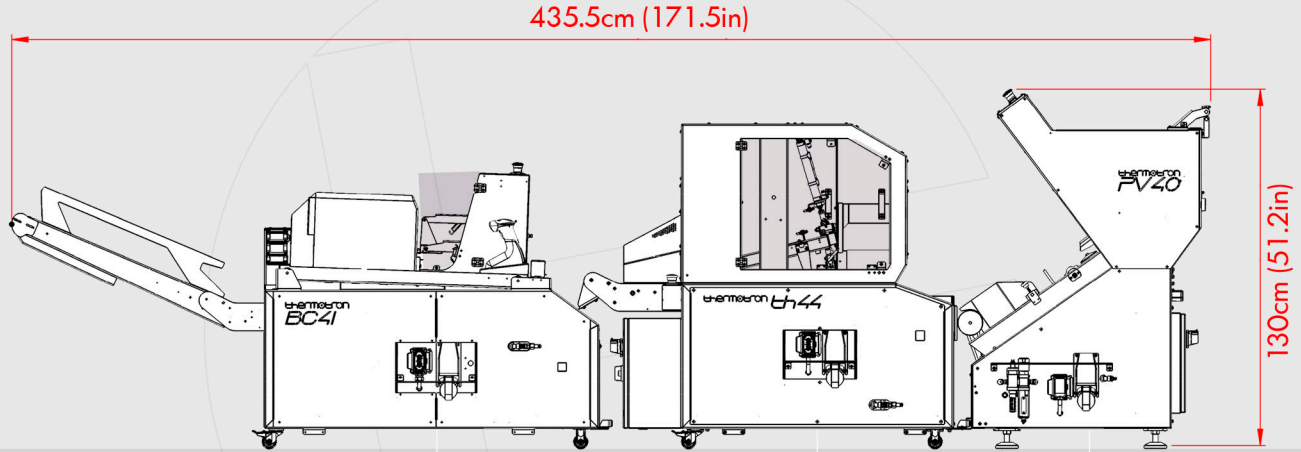

435.5cm (171.5in)

108cm (42.5in)

PV40
AUTOMATIC
BAGGING MACHINE

th44
AUTOMATIC
HEAT-SEALING MACHINE

BC41
AUTOMATIC LABEL PRINTING
& ATACHING MACHINE

[TOP VIEW]

435.5cm (171.5in)

130cm (51.2in)

PV40
AUTOMATIC
BAGGING MACHINE

th44
AUTOMATIC
HEAT-SEALING MACHINE

BC41
AUTOMATIC LABEL PRINTING
& ATACHING MACHINE

[RIGHT VIEW]

435.5cm (171.5in)

130cm (51.2in)

emerson
BC41

BC41
AUTOMATIC LABEL PRINTING
& ATACHING MACHINE