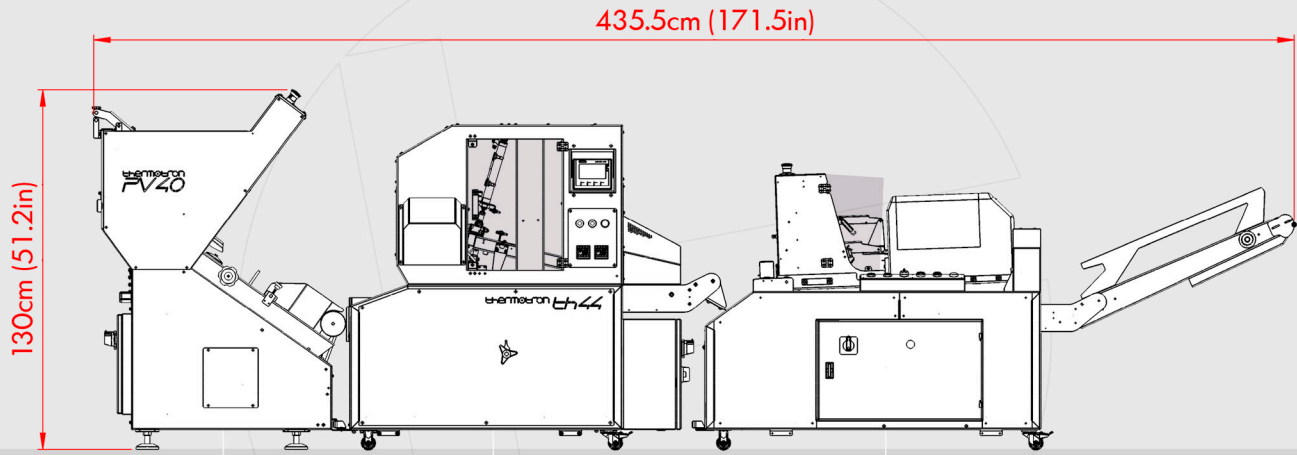

435.5cm (171.5in)

108cm (42.5in)

PV40
AUTOMATIC
BAGGING MACHINE

th44
AUTOMATIC
HEAT-SEALING MACHINE

BC41
AUTOMATIC LABEL PRINTING
& ATACHING MACHINE

[TOP VIEW]

435.5cm (171.5in)

130cm (51.2in)

PV40
AUTOMATIC
BAGGING MACHINE

th44
AUTOMATIC
HEAT-SEALING MACHINE

BC41
AUTOMATIC LABEL PRINTING
& ATACHING MACHINE

[RIGHT VIEW]

435.5cm (171.5in)

130cm (51.2in)

emerson
BC41

BC41
AUTOMATIC LABEL PRINTING
& ATACHING MACHINE