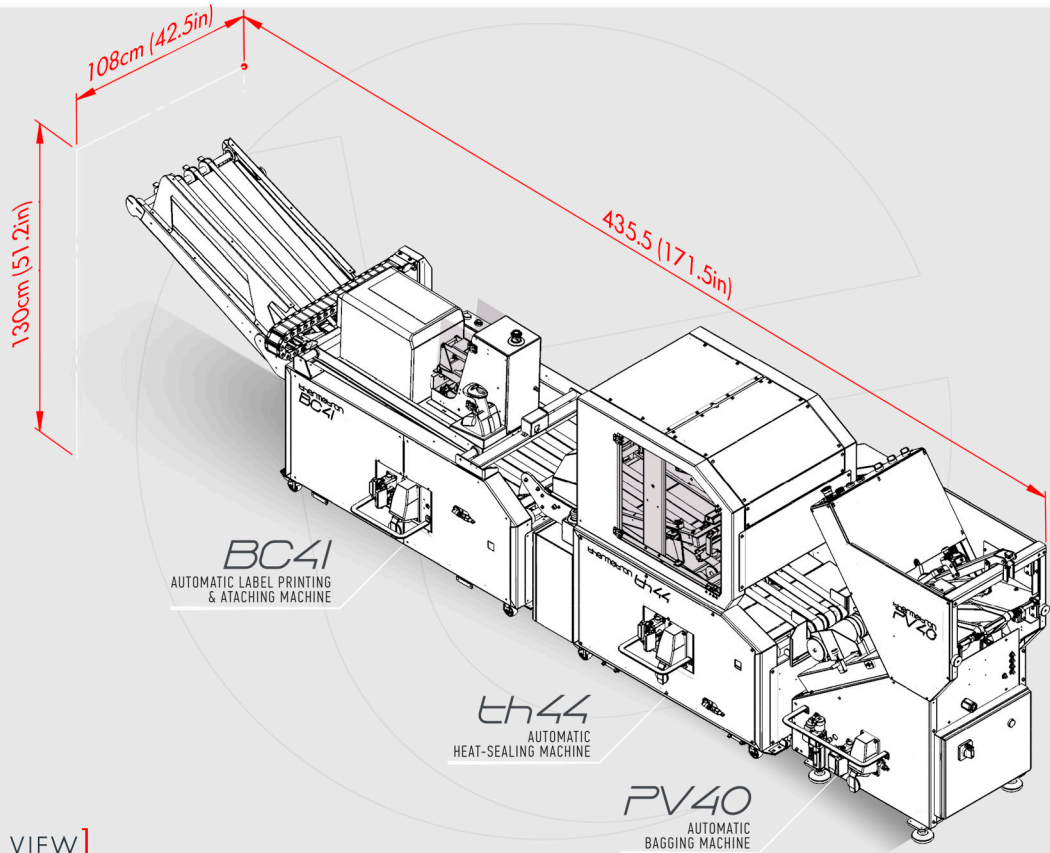

STATION 21

PV40

AUTOMATIC
BAGGING MACHINE

th44

AUTOMATIC
HEAT-SEALING MACHINE

BC41

AUTOMATIC LABEL PRINTING
& ATACHING MACHINE

[ISOMETRIC VIEW]

435.5cm (171.5in)

108cm (42.5in)

PV40
AUTOMATIC
BAGGING MACHINE

th44
AUTOMATIC
HEAT-SEALING MACHINE

BC41
AUTOMATIC LABEL PRINTING
& ATACHING MACHINE

[TOP VIEW]

435.5cm (171.5in)

130cm (51.2in)

PV40
AUTOMATIC
BAGGING MACHINE

th44
AUTOMATIC
HEAT-SEALING MACHINE

BC41
AUTOMATIC LABEL PRINTING
& ATACHING MACHINE

[RIGHT VIEW]

435.5cm (171.5in)

130cm (51.2in)

emerson
BC41

BC41
AUTOMATIC LABEL PRINTING
& ATACHING MACHINE