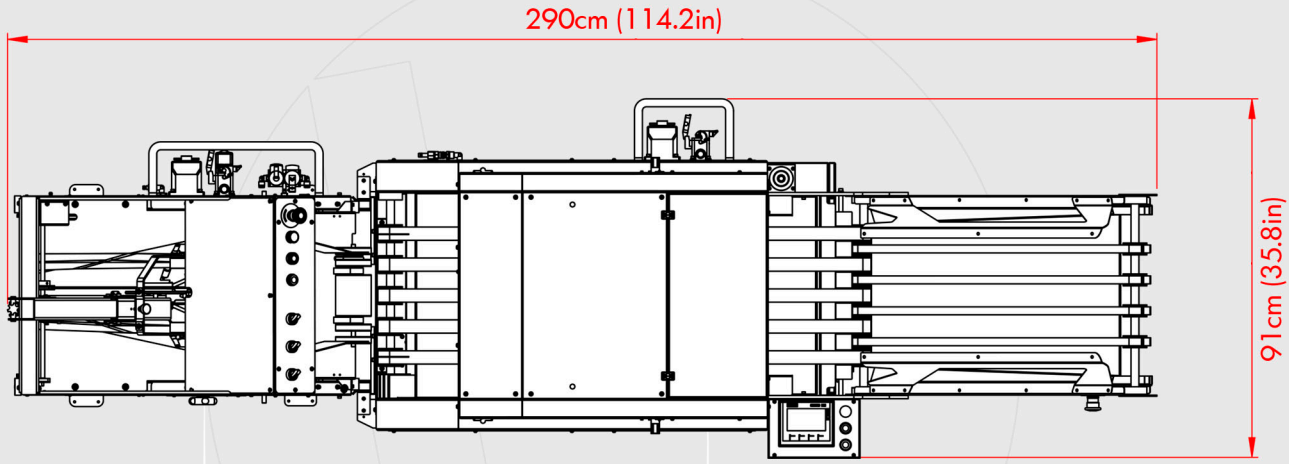

STATION 22

*PV40* / *KL60*  
AUTOMATIC BAGGING MACHINE / AUTOMATIC SEALING MACHINE

[ ISOMETRIC VIEW ]

290cm (114.2in)

91cm (35.8in)

PV40  
AUTOMATIC  
BAGGING MACHINE

KL60  
AUTOMATIC  
SEALING MACHINE

[TOP VIEW]

130cm (51.2in)

290cm (114.2in)

*PV40*  
AUTOMATIC  
BAGGING MACHINE

*KL60*  
AUTOMATIC  
SEALING MACHINE

[RIGHT VIEW]

[LEFT VIEW]