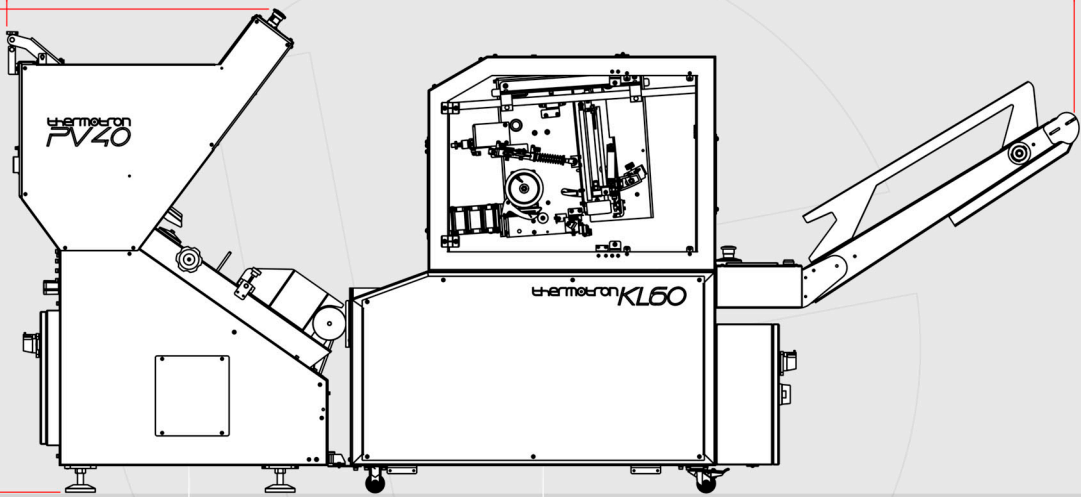

STATION 22

*PV40* / *KL60*  
AUTOMATIC BAGGING MACHINE / AUTOMATIC SEALING MACHINE

[ ISOMETRIC VIEW ]

290cm (114.2in)

91cm (35.8in)

PV40  
AUTOMATIC  
BAGGING MACHINE

KL60  
AUTOMATIC  
SEALING MACHINE

[TOP VIEW]

130cm (51.2in)

290cm (114.2in)

*PV40*  
AUTOMATIC  
BAGGING MACHINE

*KL60*  
AUTOMATIC  
SEALING MACHINE

[RIGHT VIEW]

[LEFT VIEW]