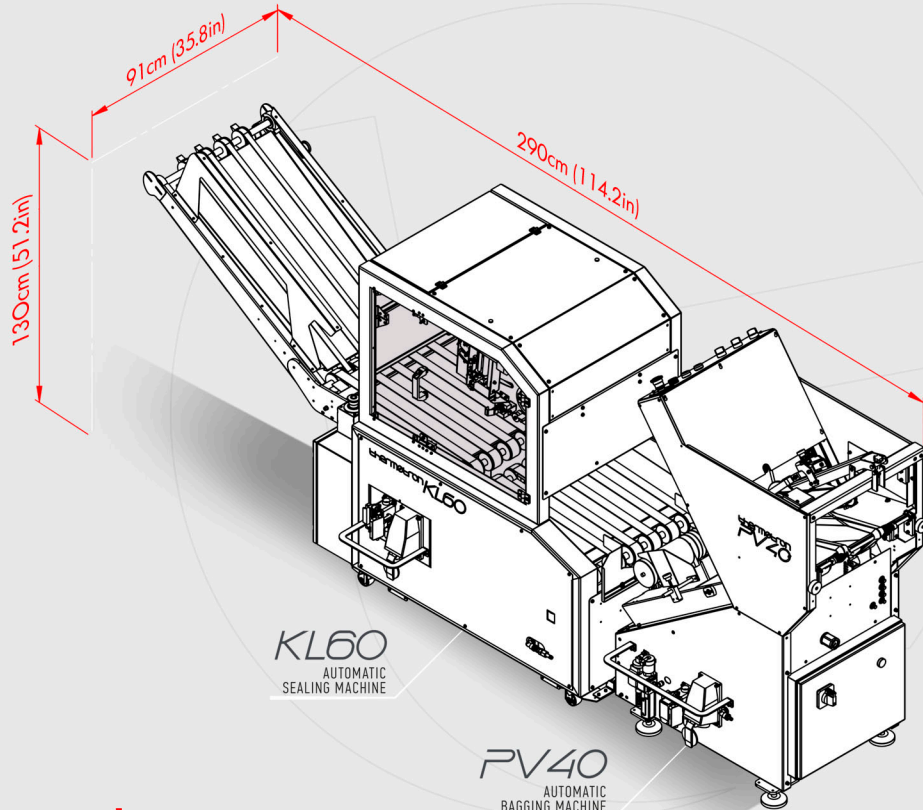

STATION 22

*PV40* / *KL60*  
AUTOMATIC BAGGING MACHINE / AUTOMATIC SEALING MACHINE

[ ISOMETRIC VIEW ]

290cm (114.2in)

91cm (35.8in)

PV40  
AUTOMATIC  
BAGGING MACHINE

KL60  
AUTOMATIC  
SEALING MACHINE

[TOP VIEW]

130cm (51.2in)

290cm (114.2in)

*PV40*  
AUTOMATIC  
BAGGING MACHINE

*KL60*  
AUTOMATIC  
SEALING MACHINE

[RIGHT VIEW]

[LEFT VIEW]