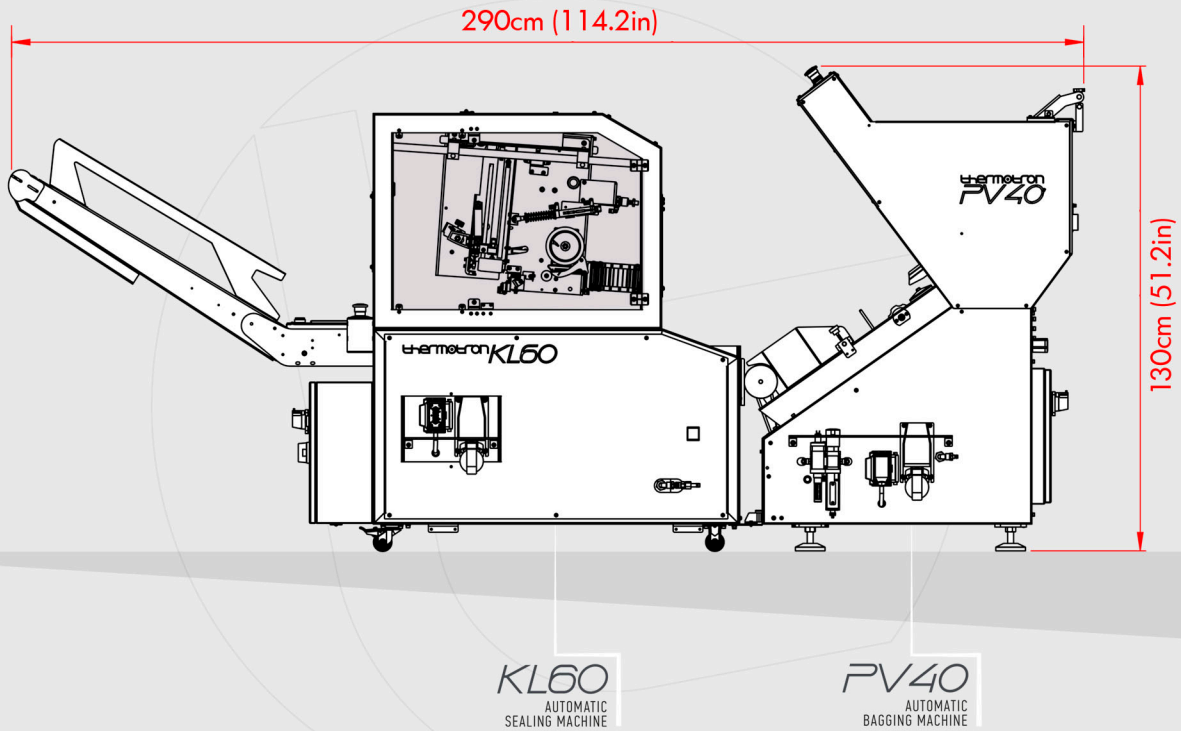

STATION 22

*PV40* / *KL60*  
AUTOMATIC BAGGING MACHINE / AUTOMATIC SEALING MACHINE

[ ISOMETRIC VIEW ]

290cm (114.2in)

91cm (35.8in)

PV40  
AUTOMATIC  
BAGGING MACHINE

KL60  
AUTOMATIC  
SEALING MACHINE

[TOP VIEW]

130cm (51.2in)

290cm (114.2in)

*PV40*  
AUTOMATIC  
BAGGING MACHINE

*KL60*  
AUTOMATIC  
SEALING MACHINE

[RIGHT VIEW]

[LEFT VIEW]