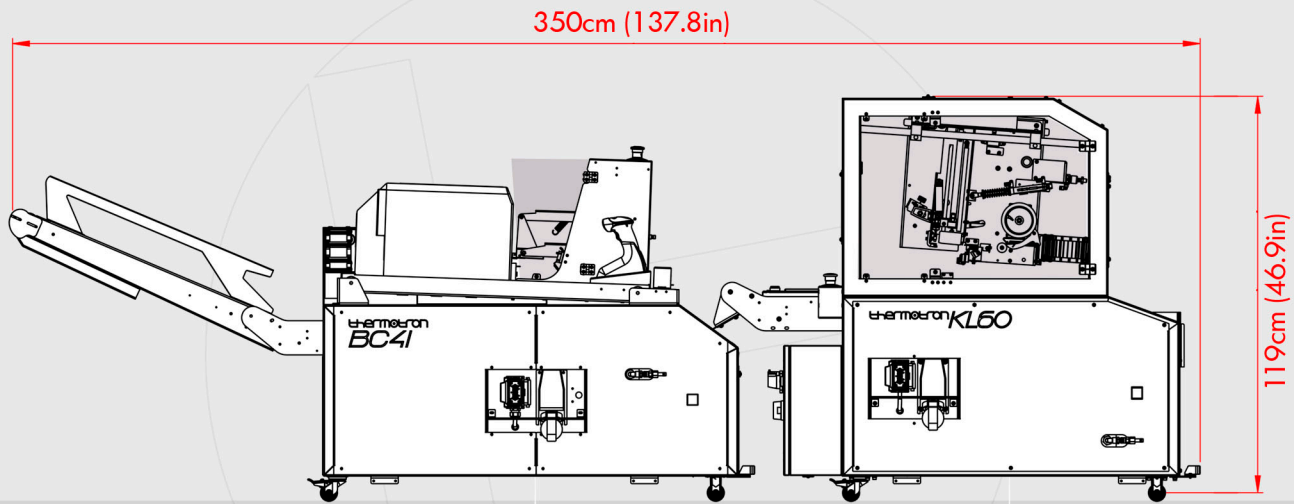

STATION 24

KL60
AUTOMATIC
SEALING MACHINE

BC41
AUTOMATIC LABEL PRINTING
& ATACHING MACHINE

[ISOMETRIC VIEW]

350cm (137.8in)

97cm (38.2in)

KL60
AUTOMATIC
SEALING MACHINE

BC41
AUTOMATIC LABEL PRINTING
& ATACHING MACHINE

[TOP VIEW]

[RIGHT VIEW]

BC41
AUTOMATIC LABEL PRINTING
& ATACHING MACHINE

KL60
AUTOMATIC
SEALING MACHINE

[LEFT VIEW]