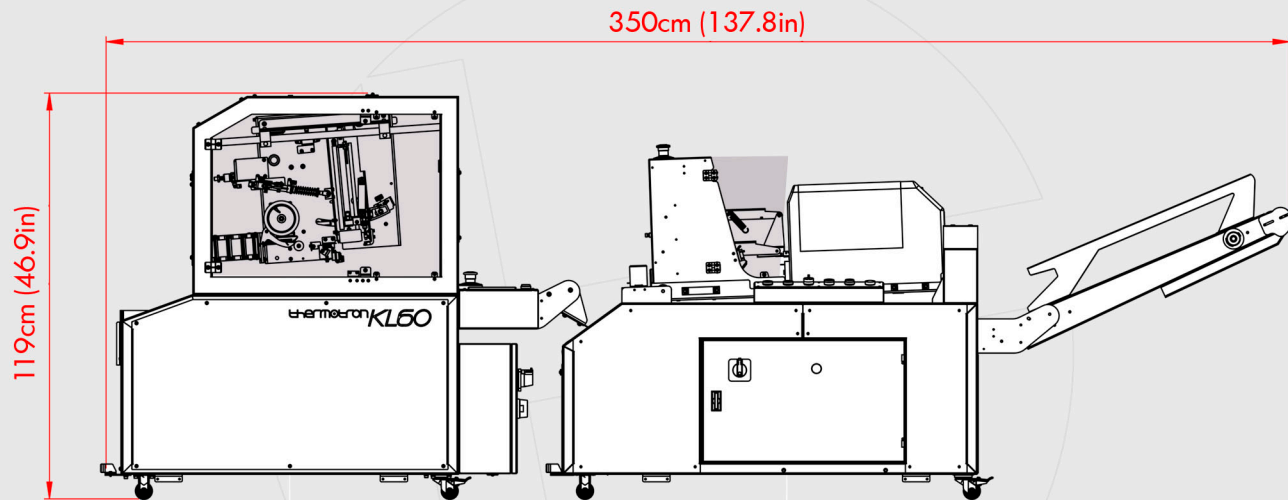

STATION 24

KL60
AUTOMATIC
SEALING MACHINE

BC41
AUTOMATIC LABEL PRINTING
& ATACHING MACHINE

[ISOMETRIC VIEW]

350cm (137.8in)

97cm (38.2in)

KL60
AUTOMATIC
SEALING MACHINE

BC41
AUTOMATIC LABEL PRINTING
& ATACHING MACHINE

[TOP VIEW]

[RIGHT VIEW]

BC41
AUTOMATIC LABEL PRINTING
& ATACHING MACHINE

KL60
AUTOMATIC
SEALING MACHINE

[LEFT VIEW]