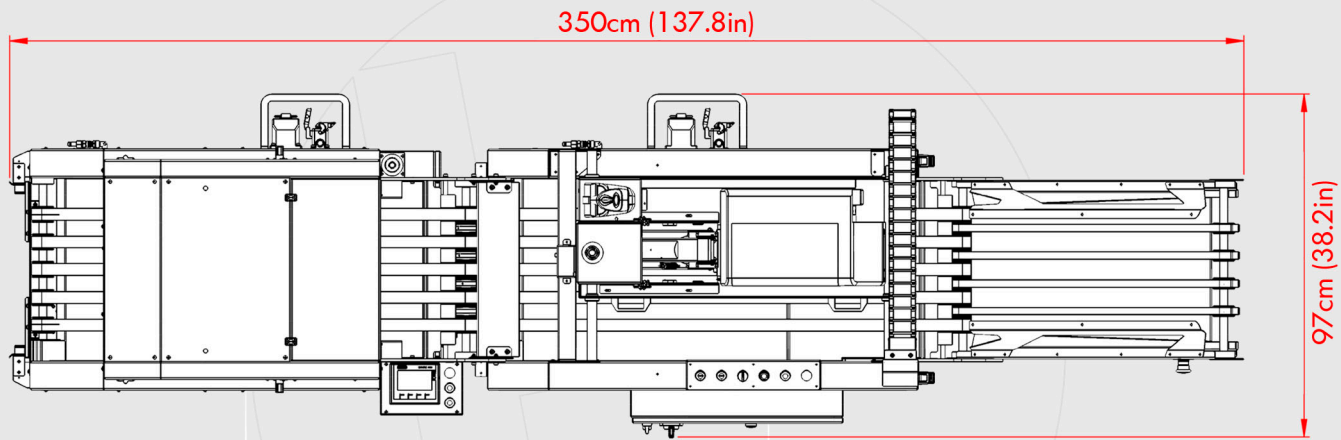

STATION 24

KL60
AUTOMATIC
SEALING MACHINE

BC41
AUTOMATIC LABEL PRINTING
& ATACHING MACHINE

[ISOMETRIC VIEW]

350cm (137.8in)

97cm (38.2in)

KL60
AUTOMATIC
SEALING MACHINE

BC41
AUTOMATIC LABEL PRINTING
& ATACHING MACHINE

[TOP VIEW]

[RIGHT VIEW]

BC41
AUTOMATIC LABEL PRINTING
& ATACHING MACHINE

KL60
AUTOMATIC
SEALING MACHINE

[LEFT VIEW]