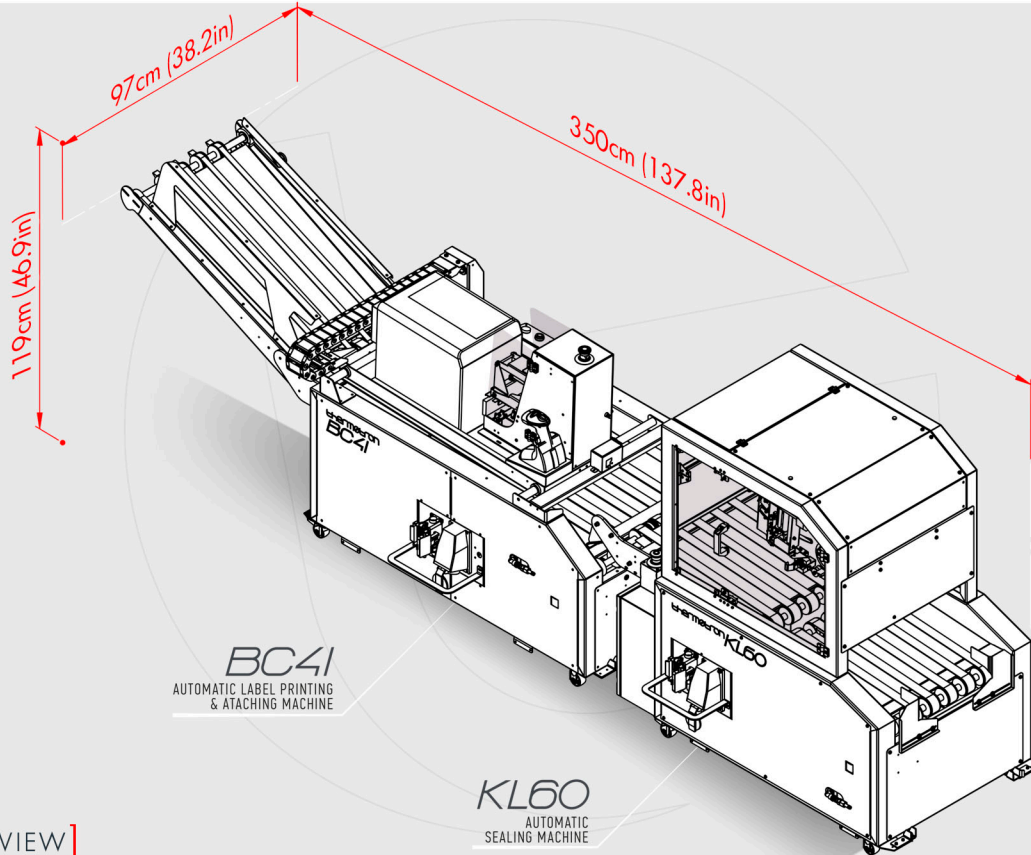

STATION 24

KL60
AUTOMATIC
SEALING MACHINE

BC41
AUTOMATIC LABEL PRINTING
& ATACHING MACHINE

[ISOMETRIC VIEW]

350cm (137.8in)

97cm (38.2in)

KL60
AUTOMATIC
SEALING MACHINE

BC41
AUTOMATIC LABEL PRINTING
& ATACHING MACHINE

[TOP VIEW]

[RIGHT VIEW]

BC41
AUTOMATIC LABEL PRINTING
& ATACHING MACHINE

KL60
AUTOMATIC
SEALING MACHINE

[LEFT VIEW]